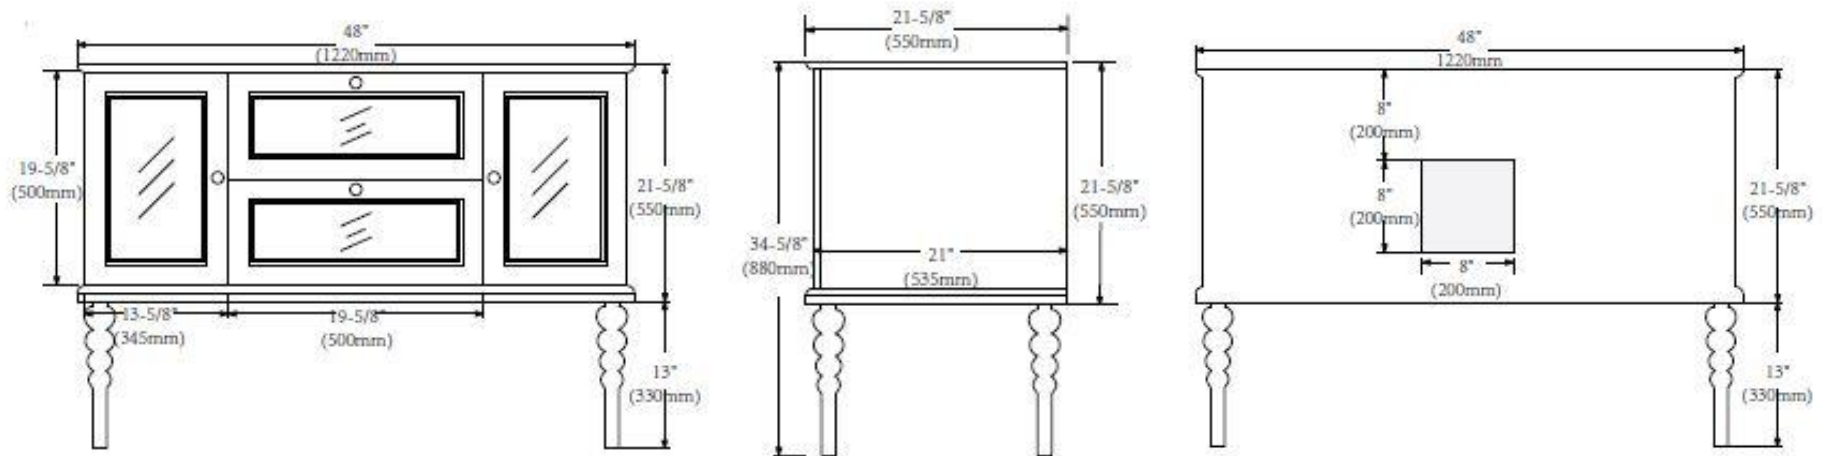

GRA-V-48

Grace Floor Mount 48" Single Sink Vanity

Grace Floor Mount 48" Single Sink Vanity

The **Grace floor mount 48" vanity** has plenty of counter top space and ample storage with two soft closing doors on the ends of the vanity and two beautifully crafted drawers in the vanity center.

Vanity Name	Grace Floor Mount 48" Single Sink Vanity
Vanity Installation Type	Floor mount / freestanding vanity
Vanity Size	48"
Vanity Colour / Finish Options	Grey White
Vanity Tops	Quartz Beige Quartz Black Quartz Carrera Quartz Cement Quartz Grey Quartz Light Grey Quartz Snow White Quartz White No Top
Number of Vanity Top Holes	1 or 3 hole faucet drilling
Number of Vanity Sinks / Basins	Single Sink
Vanity Hardware	Chrome
Vanity Other	Soft closing doors and drawers