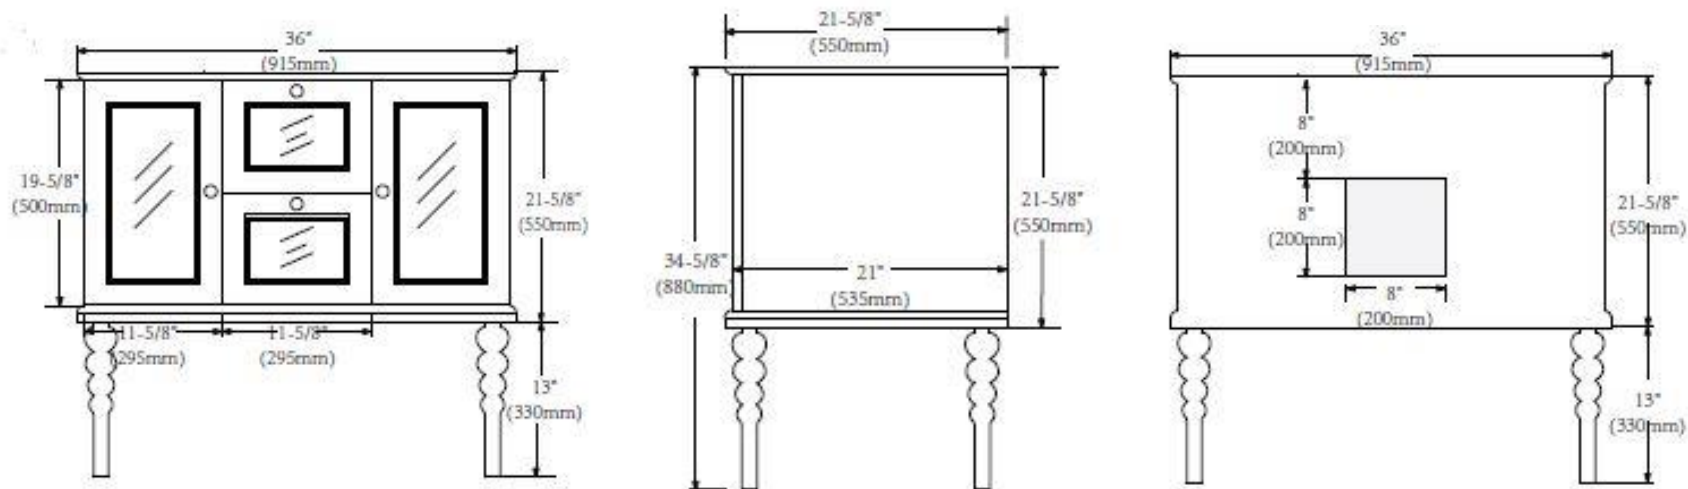

GRA-V-36

Grace Floor Mount 36" Single Sink Vanity

Grace Floor Mount 36" Single Sink Vanity

The **Grace floor mount 36" vanity** is the ideal size for your mid-sized bathroom or guest bath. The 36" vanity is fitted with a single sink and includes an arrangement of two soft closing doors on the ends of the vanity and two drawers in the vanity center.

Vanity Name	Grace Floor Mount 36" Single Sink Vanity
Vanity Installation Type	Floor mount / freestanding vanity
Vanity Size	36"
Vanity Colour / Finish Options	Grey White
Vanity Tops	Quartz Beige Quartz Black Quartz Carrera Quartz Cement Quartz Grey Quartz Light Grey Quartz Snow White Quartz White No Top
Number of Vanity Top Holes	1 or 3 hole faucet drilling
Number of Vanity Sinks / Basins	Single Sink
Vanity Hardware	Chrome
Vanity Other	Soft closing doors and drawers