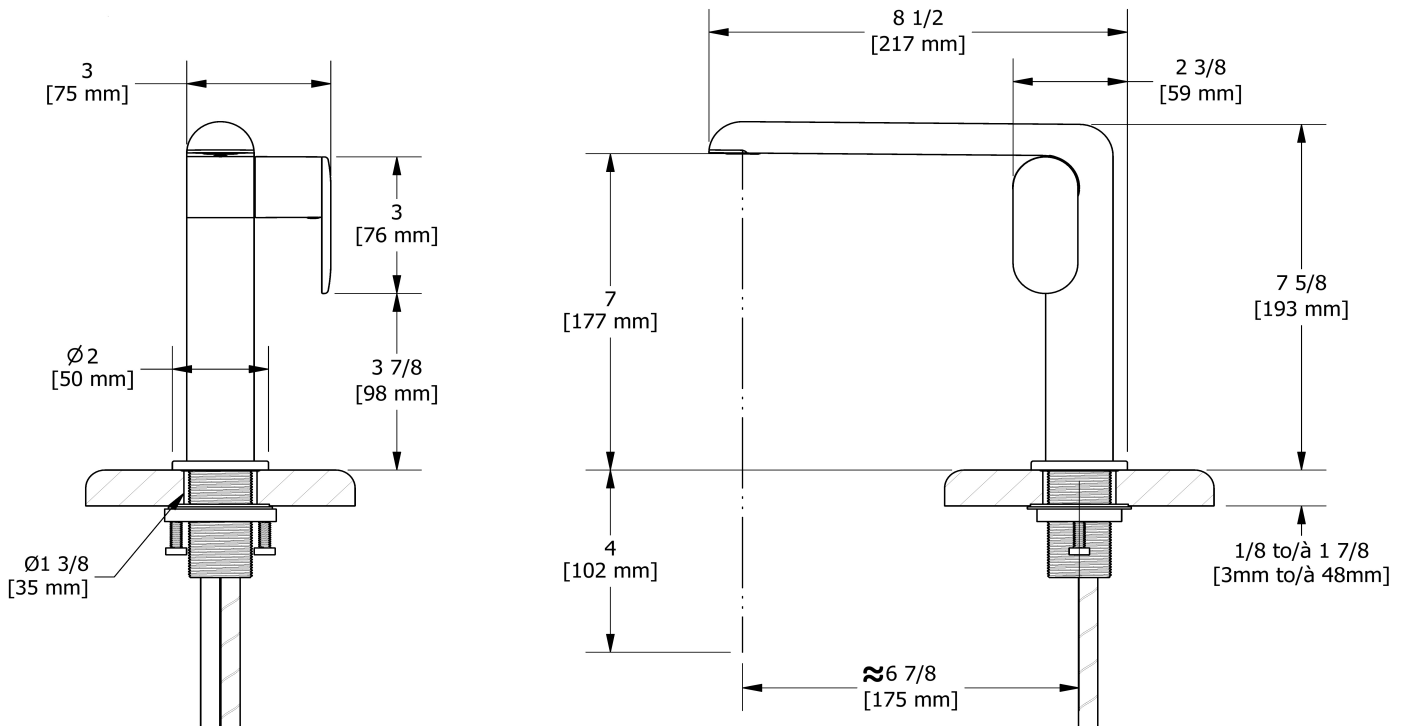

Certifications

- CSA B125.1
- NSF/ANSI standard 61 and 372
- ASME A112.18.1

Sizes, models and finishes may differ from those presented.

Warranty

This **Riobel Inc.** product you have purchased carries a Limited Lifetime Warranty on the chrome, PVD finish, blacks and all working parts and is guaranteed from the initial purchase date against all manufacturing defects. All other finishes, including plastic components, are guaranteed for one year. All electric and/or electronic parts are covered by a 5-year limited warranty.

Customer Service

Ontario, West Canada : 888-287-5354 Quebec, Maritimes, United States : 866-473-8442