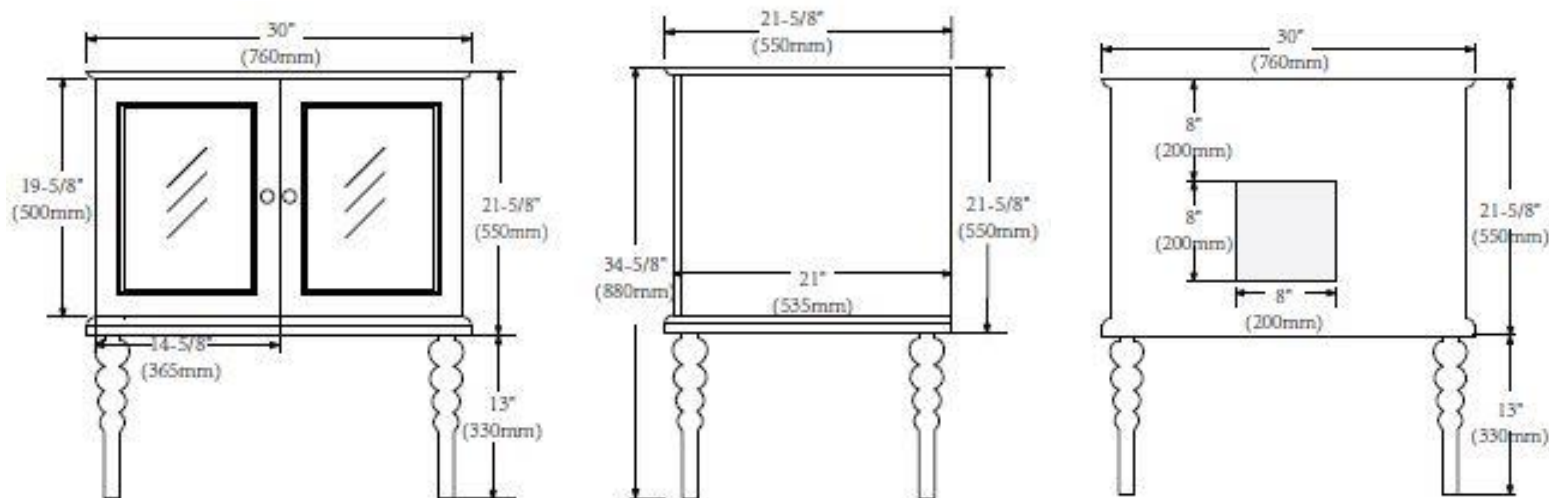

GRA-V-30

Grace Floor Mount 30" Single Sink Vanity

Grace Floor Mount 30" Single Sink Vanity

The **Grace floor mount 30" vanity** adds grand style to your small bath space. The 30" vanity is fitted with a single sink and includes two soft closing doors.

Vanity Name	Grace Floor Mount 30" Single Sink Vanity
Vanity Installation Type	Floor mount / freestanding vanity
Vanity Size	30"
Vanity Colour / Finish Options	Grey White
Vanity Tops	Quartz Beige Quartz Black Quartz Carrera Quartz Cement Quartz Grey Quartz Light Grey Quartz Snow White Quartz White No Top
Number of Vanity Top Holes	1 or 3 hole faucet drilling
Number of Vanity Sinks / Basins	Single Sink
Vanity Hardware	Chrome
Vanity Other	Soft closing doors