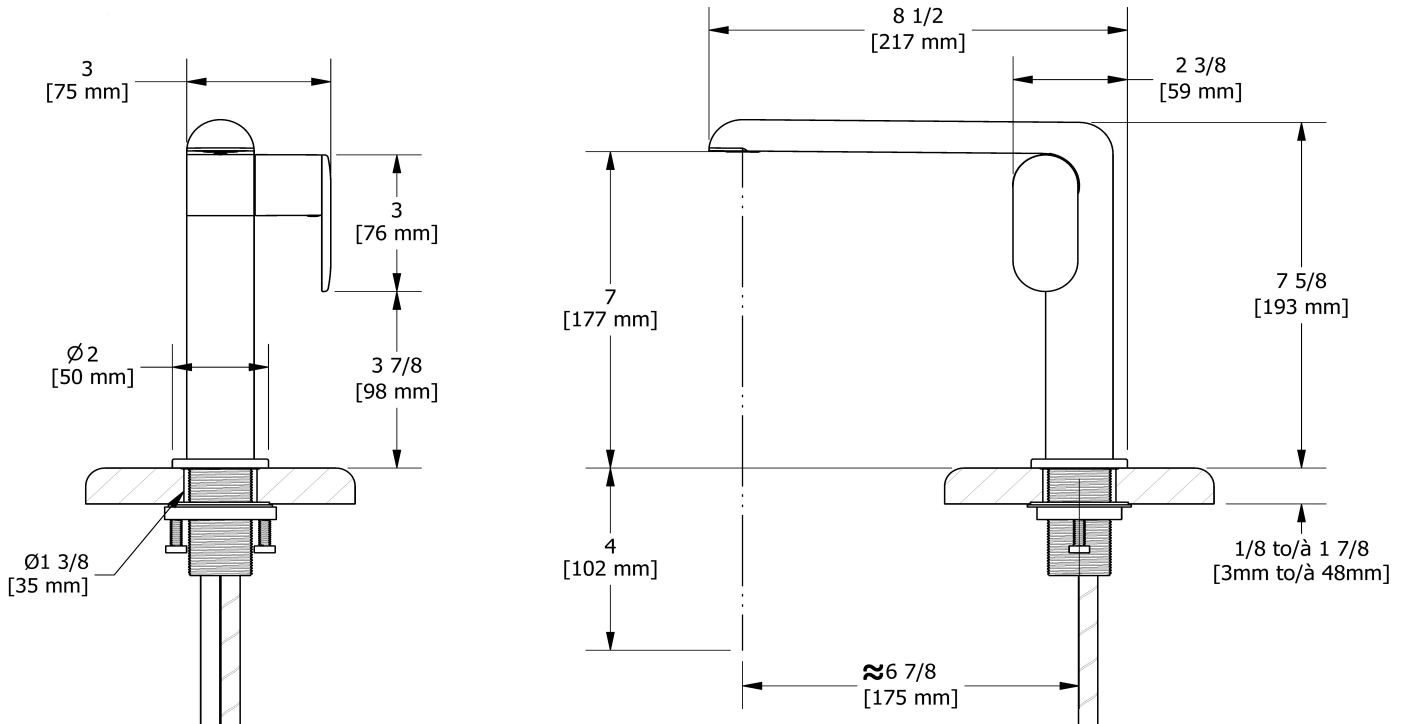

Certifications

- CSA B125.1
- NSF/ANSI standard 61 and 372
- ASME A112.18.1

Sizes, models and finishes may differ from those presented.

Warranty

This **Riobel Inc.** product you have purchased carries a Limited Lifetime Warranty on the chrome, PVD finish, blacks and all working parts and is guaranteed from the initial purchase date against all manufacturing defects. All other finishes, including plastic components, are guaranteed for one year. All electric and/or electronic parts are covered by a 5-year limited warranty.

Customer Service

Ontario, West Canada : 888-287-5354 Quebec, Maritimes, United States : 866-473-8442