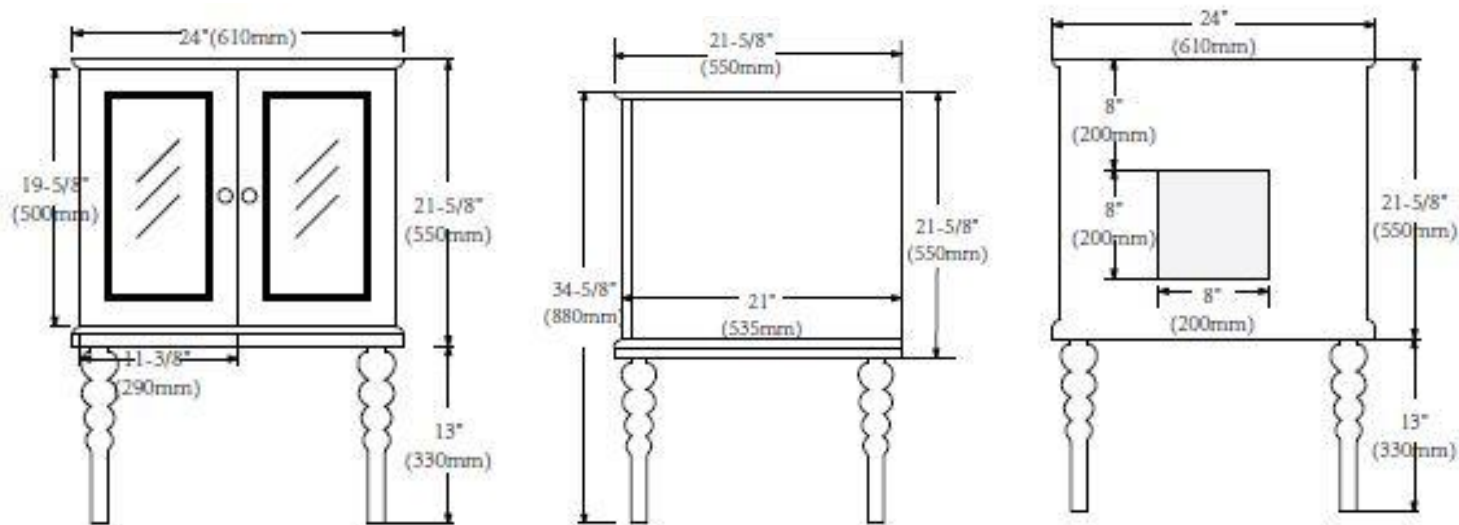

GRA-V-24

Grace Floor Mount 24" Single Sink Vanity

Grace Floor Mount 24" Single Sink Vanity

The **Grace floor mount 24" vanity** adds grand style to your small bath space. The 24" vanity is fitted with a single sink and includes two soft closing doors.

Vanity Name	Grace Floor Mount 24" Single Sink Vanity
Vanity Installation Type	Floor mount / freestanding vanity
Vanity Size	24"
Vanity Colour / Finish Options	Grey White
Vanity Tops	Quartz Beige Quartz Black Quartz Carrera Quartz Cement Quartz Grey Quartz Light Grey Quartz Snow White Quartz White No Top
Number of Vanity Top Holes	1 or 3 hole faucet drilling
Number of Vanity Sinks / Basins	Single Sink
Vanity Hardware	Chrome
Vanity Other	Soft closing doors