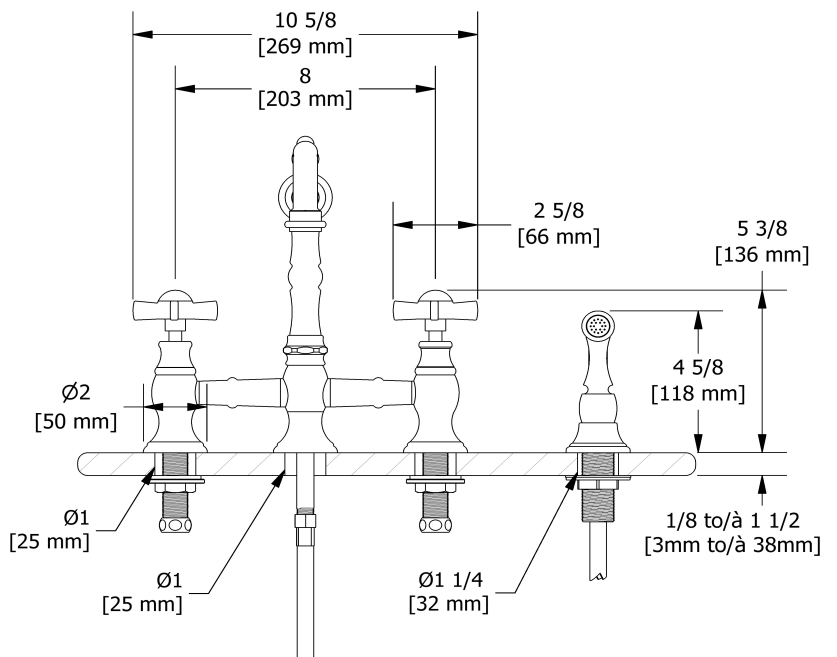

Certifications

- CSA B125.1
- NSF/ANSI standard 61 and 372
- ASME A112.18.1
- CMR248 Approval

UPC®