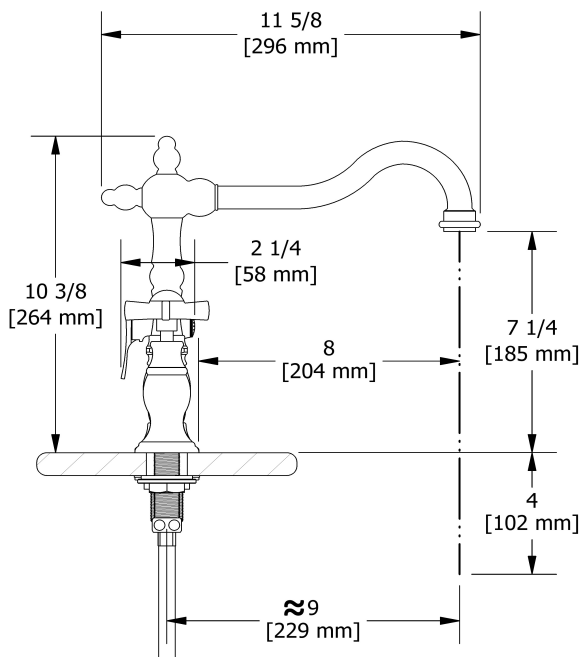

Certifications

- CSA B125.1
- NSF/ANSI standard 61 and 372
- ASME A112.18.1
- CMR248 Approval

UPC®