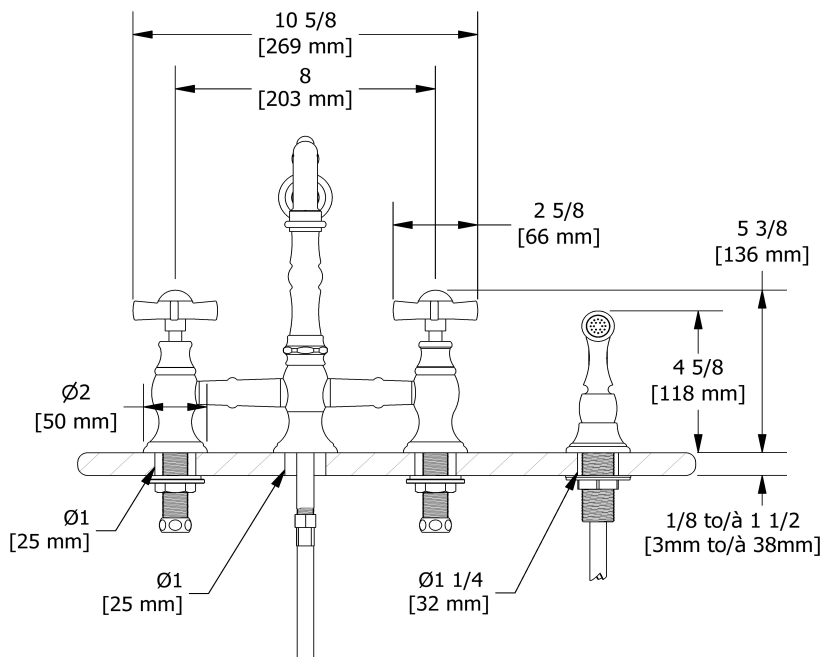

Certifications

- CSA B125.1
- NSF/ANSI standard 61 and 372
- ASME A112.18.1
- CMR248 Approval

UPC®