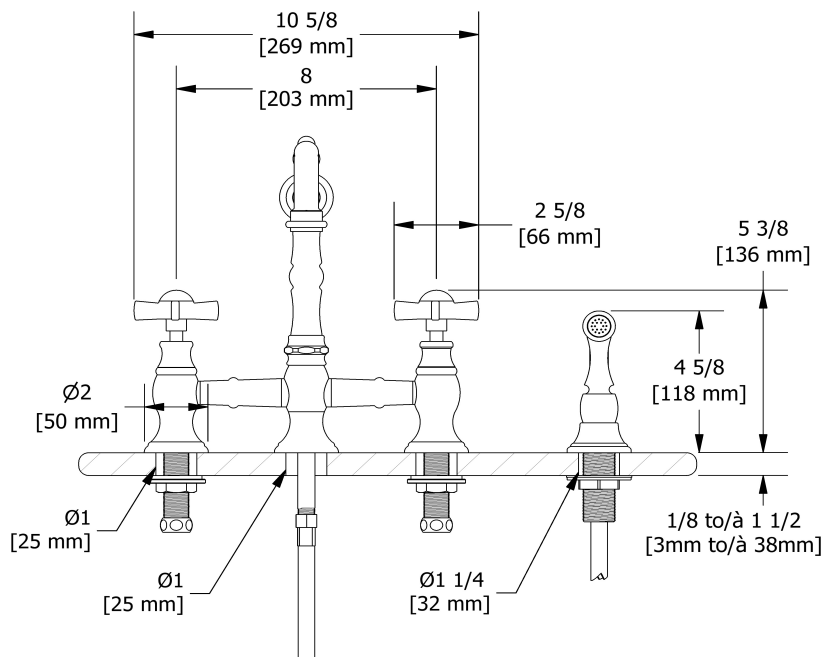

Certifications

- CSA B125.1
- NSF/ANSI standard 61 and 372
- ASME A112.18.1
- CMR248 Approval

UPC®