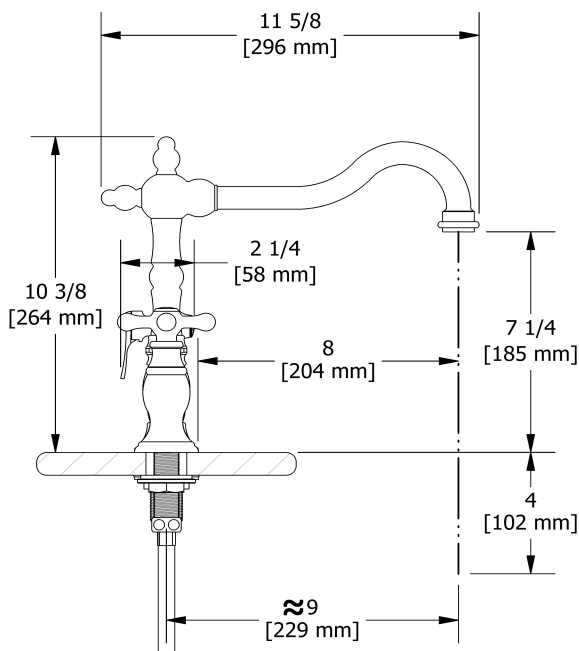

Certifications

- CSA B125.1
- NSF/ANSI standard 61 and 372
- ASME A112.18.1
- CMR248 Approval

UPC®