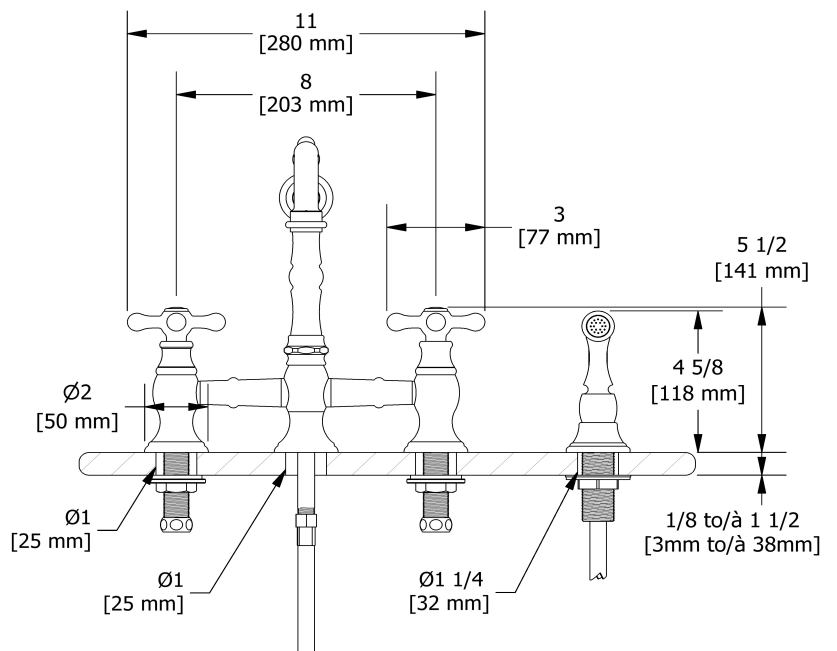

Certifications

- CSA B125.1
- NSF/ANSI standard 61 and 372
- ASME A112.18.1
- CMR248 Approval

UPC®