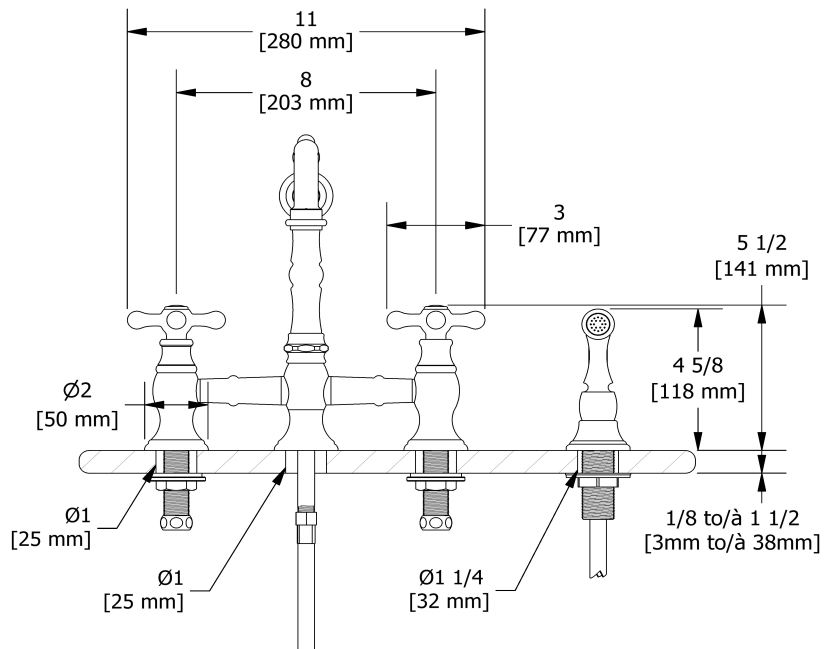

Certifications

- CSA B125.1
- NSF/ANSI standard 61 and 372
- ASME A112.18.1
- CMR248 Approval

UPC®