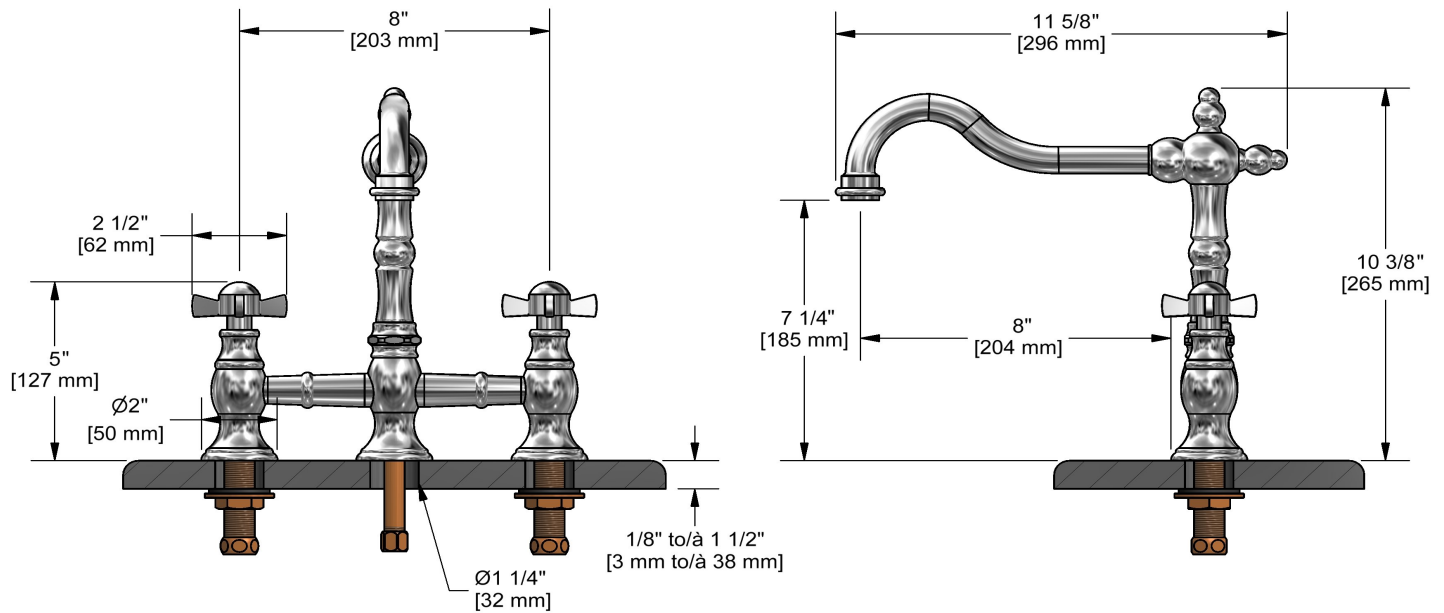

Certifications

- CSA B125.1
- NSF/ANSI standard 61 and 372
- ASME A112.18.1
- CMR248 Approval

UPC®