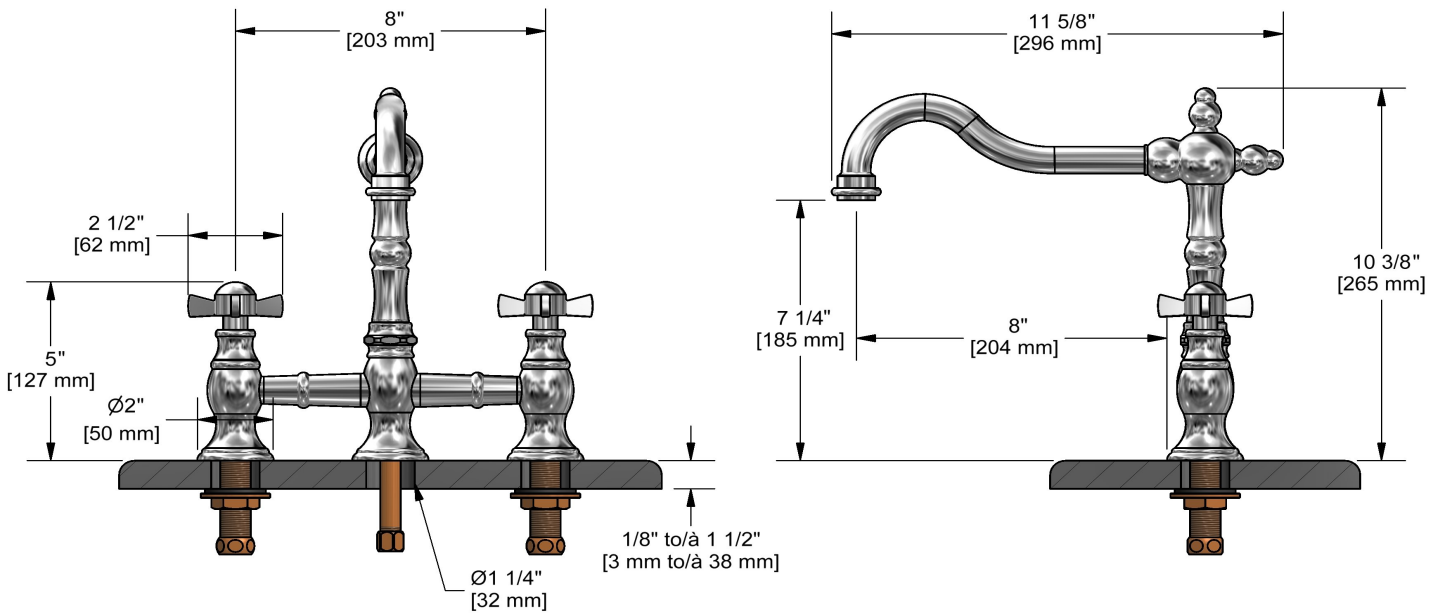

Certifications

- CSA B125.1
- NSF/ANSI standard 61 and 372
- ASME A112.18.1
- CMR248 Approval

UPC®