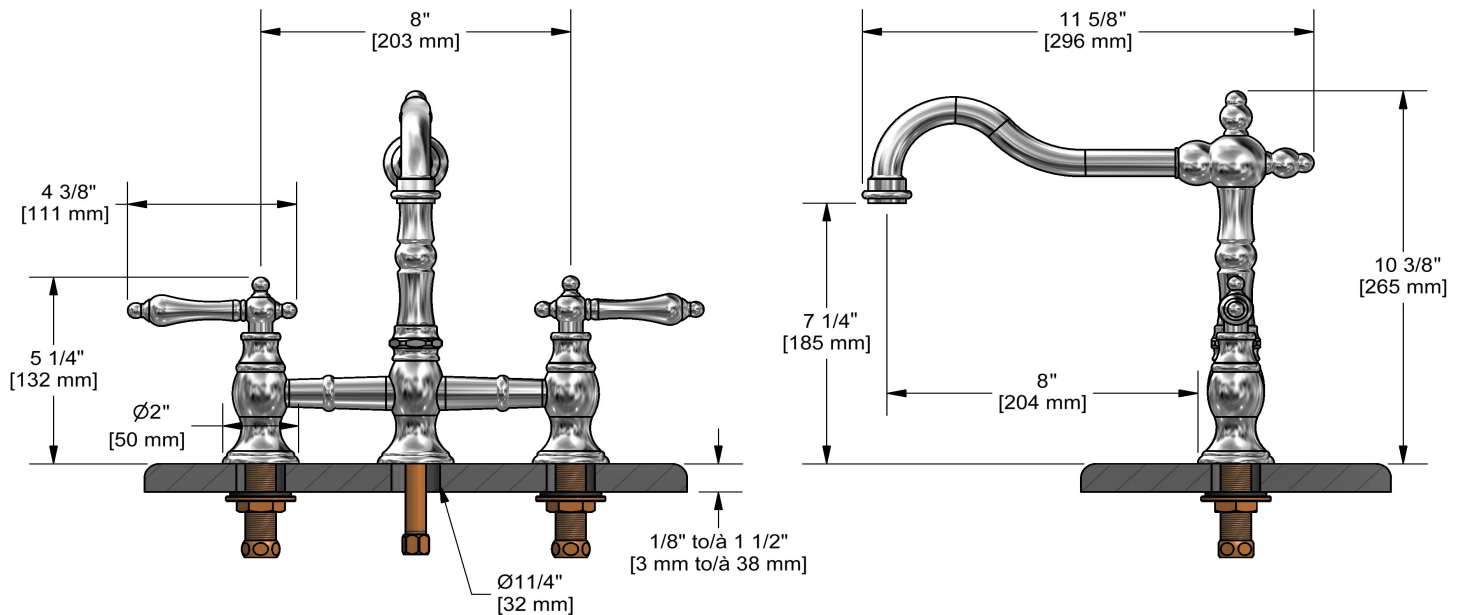

Certifications

- CSA B125.1
- NSF/ANSI standard 61 and 372
- ASME A112.18.1
- CMR248 Approval

UPC®