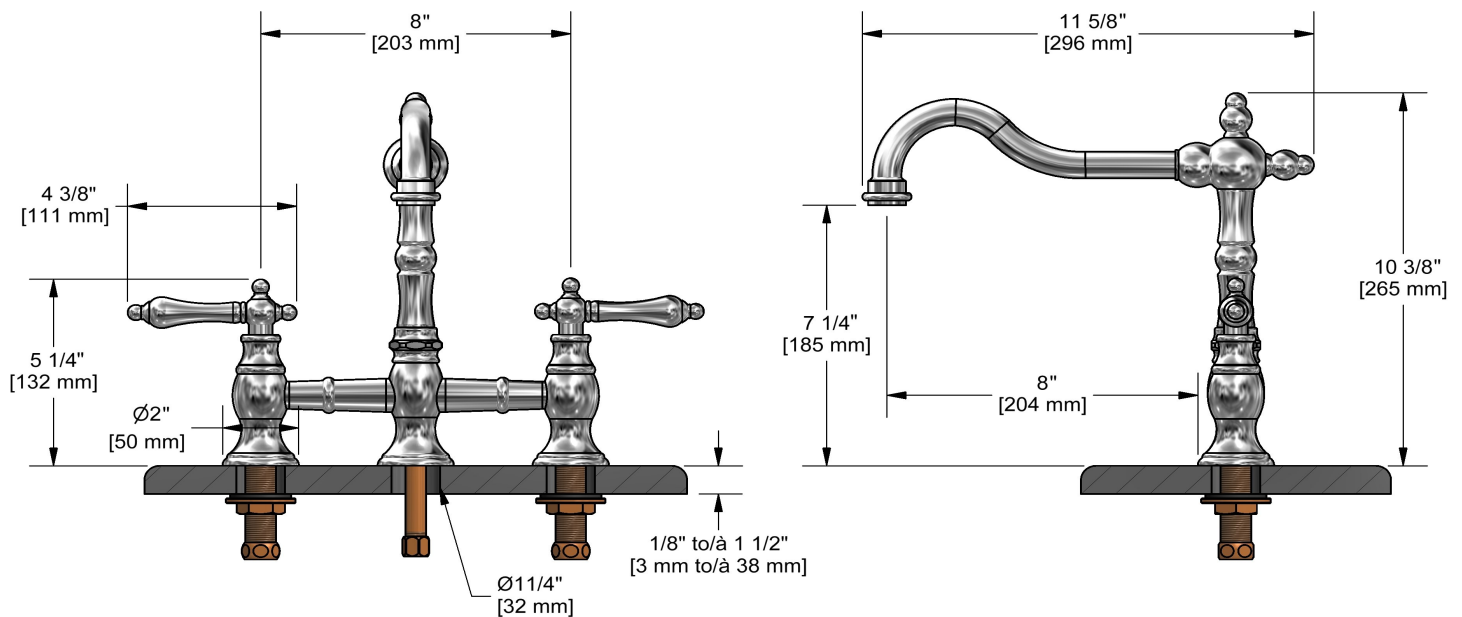

Certifications

- CSA B125.1
- NSF/ANSI standard 61 and 372
- ASME A112.18.1
- CMR248 Approval

UPC®