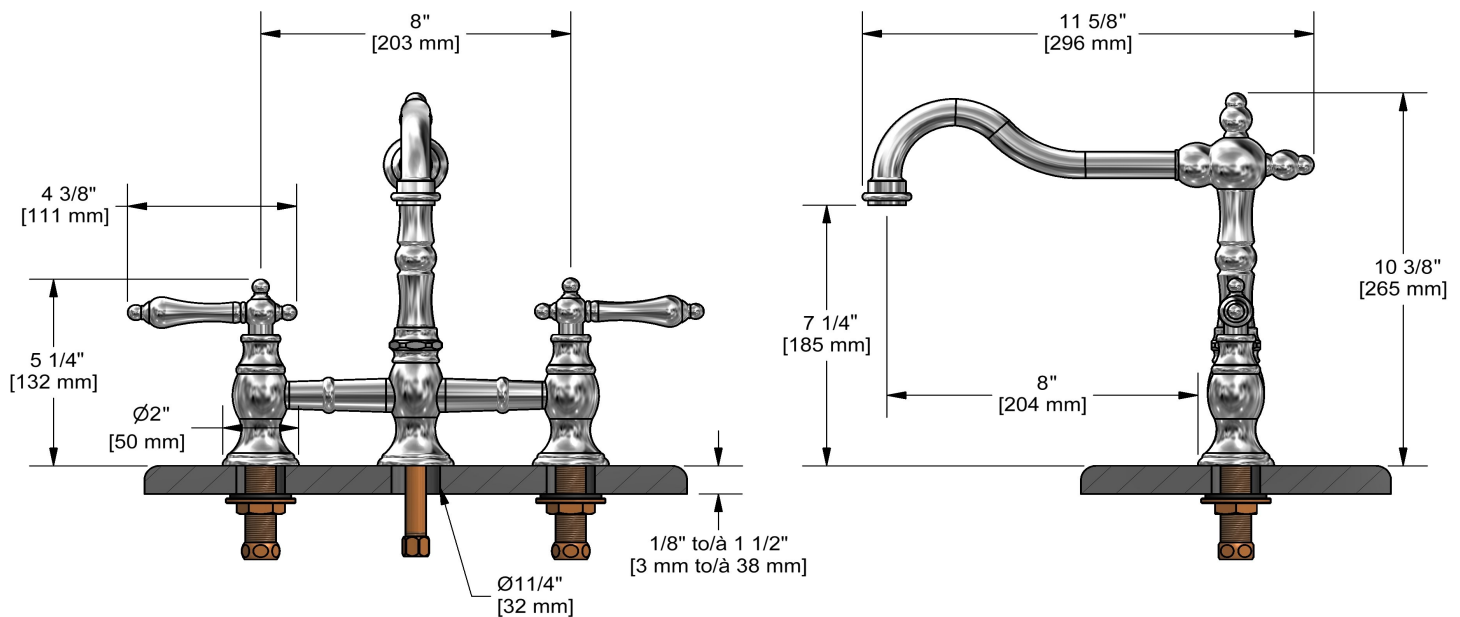

Certifications

- CSA B125.1
- NSF/ANSI standard 61 and 372
- ASME A112.18.1
- CMR248 Approval

cUPC®