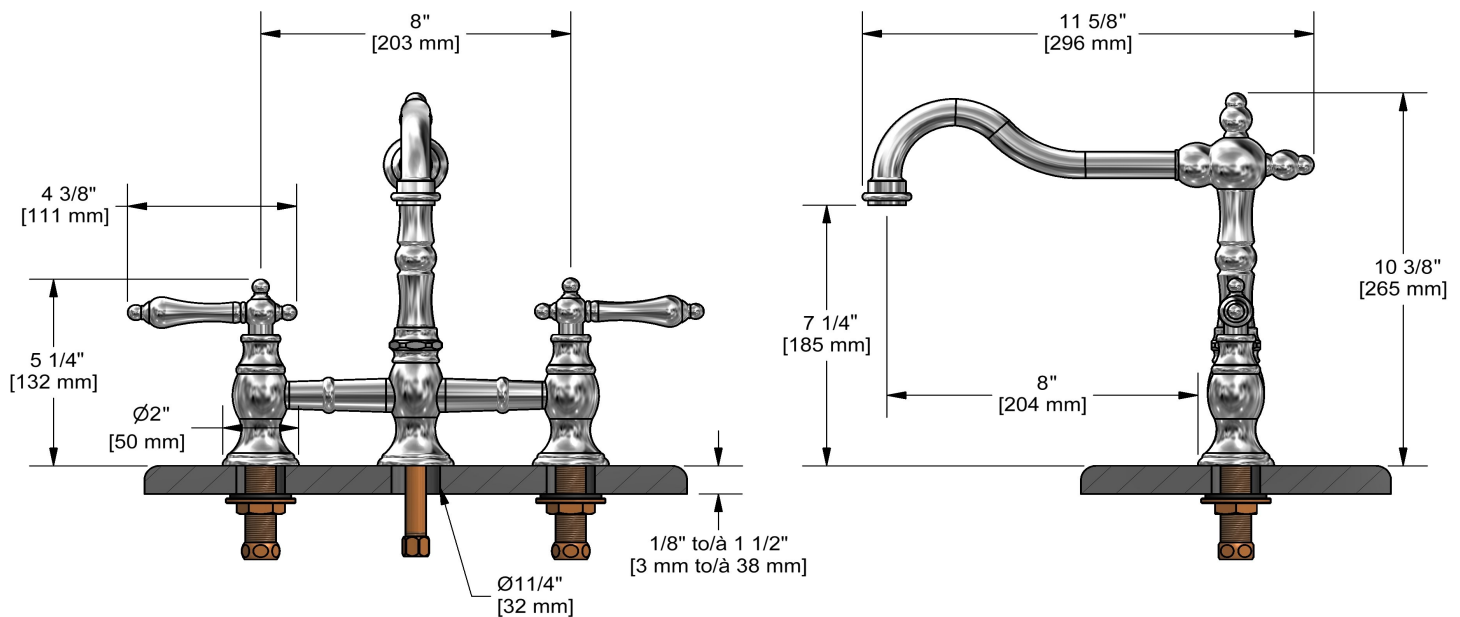

Certifications

- CSA B125.1
- NSF/ANSI standard 61 and 372
- ASME A112.18.1
- CMR248 Approval

UPC®