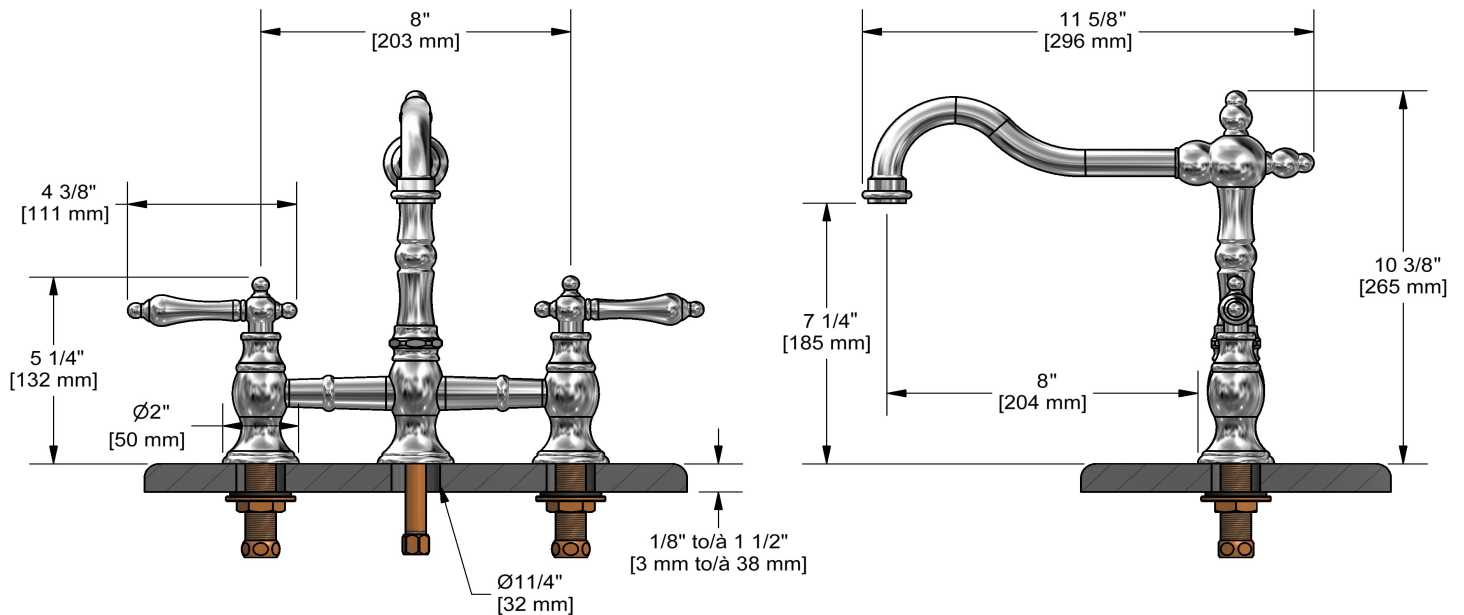

Certifications

- CSA B125.1
- NSF/ANSI standard 61 and 372
- ASME A112.18.1
- CMR248 Approval

UPC®