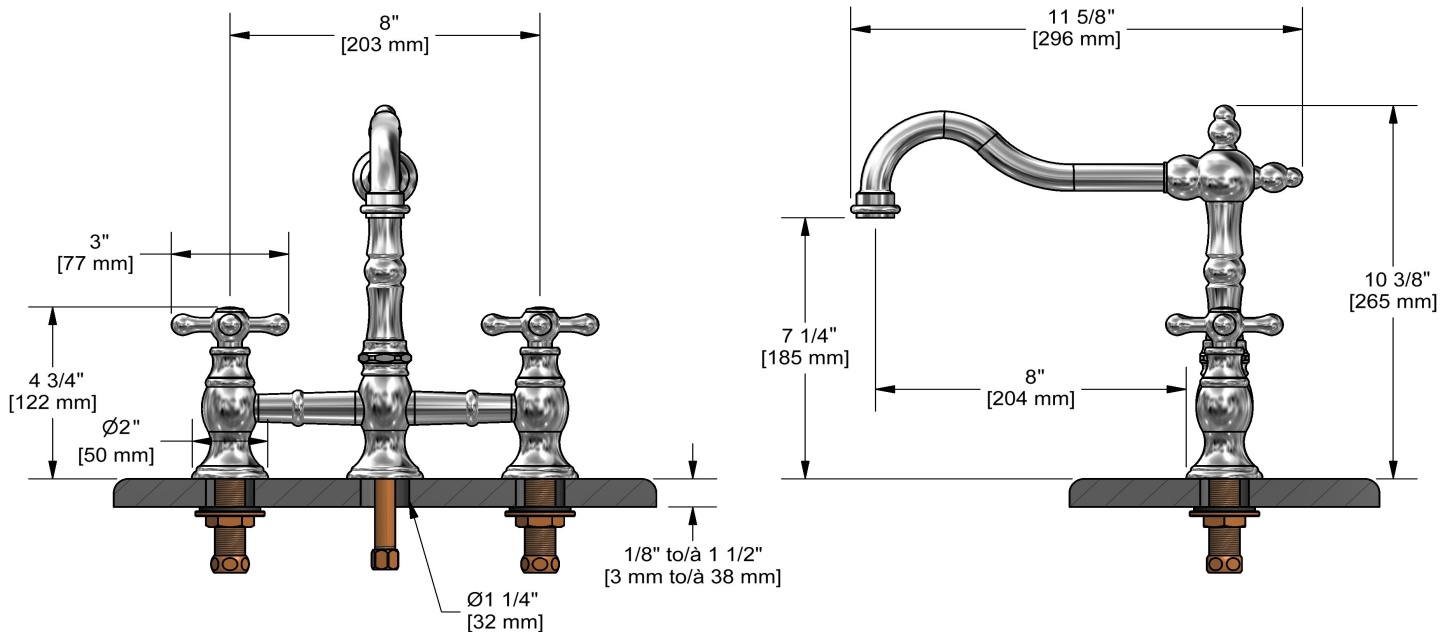

Certifications

- CSA B125.1
- NSF/ANSI standard 61 and 372
- ASME A112.18.1
- CMR248 Approval

UPC®