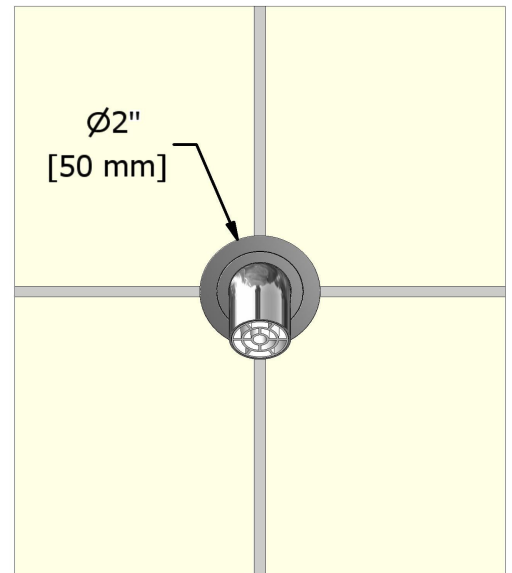

Sizes, models and finishes may differ from those presented.

Warranty

This **Riobel Inc.** product you have purchased carries a Limited Lifetime Warranty on the chrome, PVD finish, blacks and all working parts and is guaranteed from the initial purchase date against all manufacturing defects. All other finishes, including plastic components, are guaranteed for one year. All electric and/or electronic parts are covered by a 5-year limited warranty.

Customer Service

Ontario, West Canada : 888-287-5354 Quebec, Maritimes, United States : 866-473-8442

2020.06.10