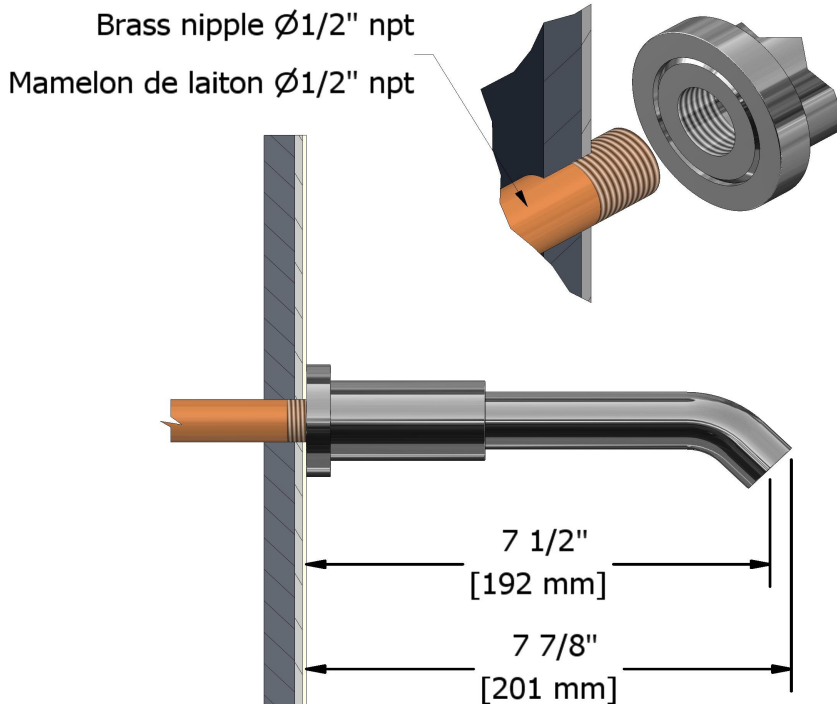

Sizes, models and finishes may differ from those presented.

Warranty

This **Riobel Inc.** product you have purchased carries a Limited Lifetime Warranty on the chrome, PVD finish, blacks and all working parts and is guaranteed from the initial purchase date against all manufacturing defects. All other finishes, including plastic components, are guaranteed for one year. All electric and/or electronic parts are covered by a 5-year limited warranty.

Customer Service

Ontario, West Canada : 888-287-5354 Quebec, Maritimes, United States : 866-473-8442

2020.06.10