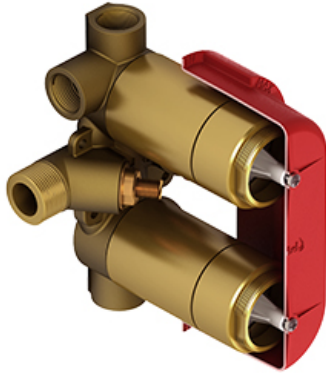

4-way no share Type T/P coaxial complete valve
ATOP88

Specifications

Composition

- R46 - 4-way Type T/P 3/4" coaxial valve rough
- TATOP88C - 4-way no share Type T/P coaxial valve trim

Available flows

- 37 L/min, 9.8 gpm (US) 60psi
- Type TP - For use with shower heads rated at 7L/min (1.8 gpm) or higher

Certifications

- CSA B125.1
- ASME A112.18.1
- ASSE 1016
- CMR248 Approval

cUPC®

Warranty

This **Riobel Inc.** product you have purchased carries a Limited Lifetime Warranty on the chrome, PVD finish, blacks and all working parts and is guaranteed from the initial purchase date against all manufacturing defects. All other finishes, including plastic components, are guaranteed for one year. All electric and/or electronic parts are covered by a 5-year limited warranty.

Customer Service

Ontario, West Canada : 888-287-5354 Quebec, Maritimes, United States : 866-473-8442

2020.06.10

4-way Type T/P 3/4" coaxial valve rough
R46

Specifications

Descriptions

- Rough only
- 3/4" inlet male NPT
- Must be supplied with minimum 3/4" PEX , 3/4" EXPANSION PEX or 1/2" copper
- Four 1/2" outlets female NPT
- Service valves
- Test cap
- TXX46XX or TXX88XX trim required to complete