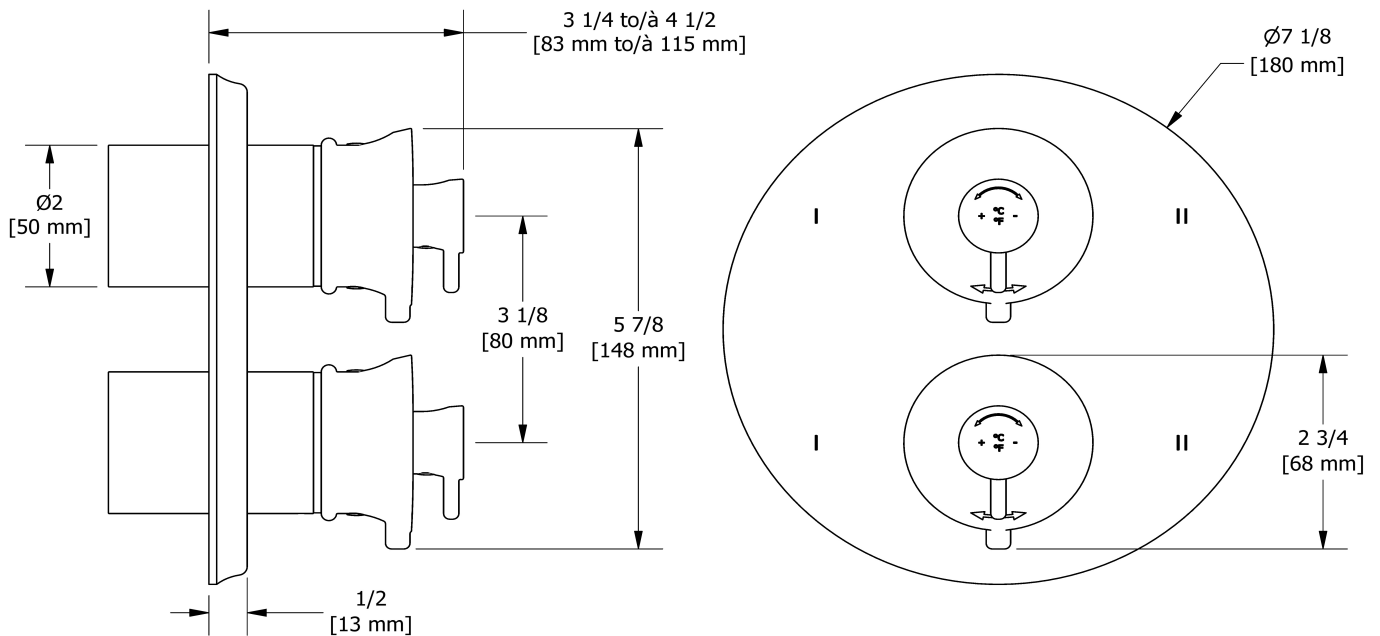

Sizes, models and finishes may differ from those presented.

Warranty

This **Riobel Inc.** product you have purchased carries a Limited Lifetime Warranty on the chrome, PVD finish, blacks and all working parts and is guaranteed from the initial purchase date against all manufacturing defects. All other finishes, including plastic components, are guaranteed for one year. All electric and/or electronic parts are covered by a 5-year limited warranty.

Customer Service

Ontario, West Canada : 888-287-5354 Quebec, Maritimes, United States : 866-473-8442

2020.06.10