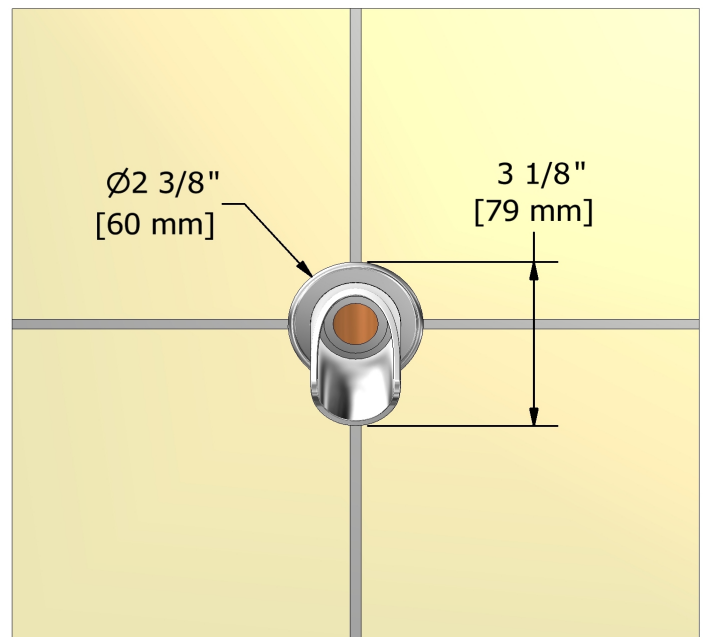

Sizes, models and finishes may differ from those presented.

Warranty

This **Riobel Inc.** product you have purchased carries a Limited Lifetime Warranty on the chrome, PVD finish, blacks and all working parts and is guaranteed from the initial purchase date against all manufacturing defects. All other finishes, including plastic components, are guaranteed for one year. All electric and/or electronic parts are covered by a 5-year limited warranty.

Customer Service

Ontario, West Canada : 888-287-5354 Quebec, Maritimes, United States : 866-473-8442