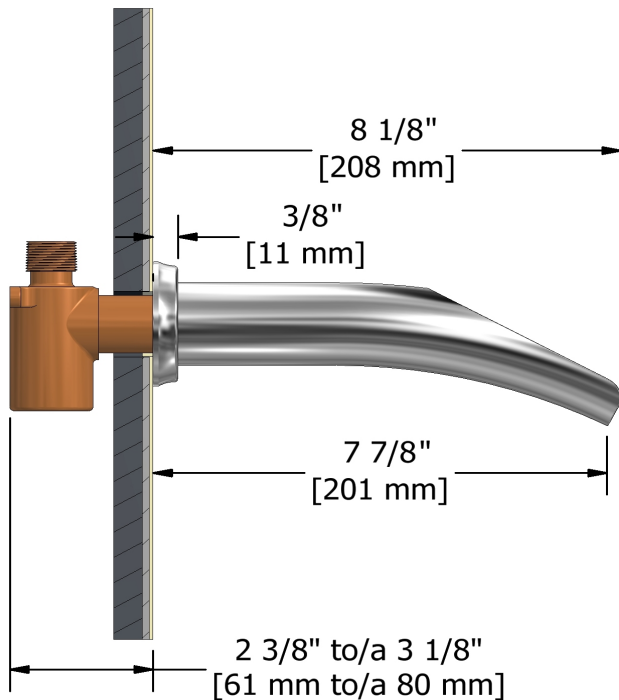

Open wall-mount tub spout
ATOP80

cUPC®

Specifications

Descriptions

- ½" inlet male NPT
- Special rough included
- Must be ordered at the same time as the valve rough

Available colors

- C : Chrome
- BN : Brushed Nickel (PVD)
- PN : Polished Nickel (PVD)

Certifications

- CSA B125.1
- ASME A112.18.1
- CMR248 Approval

Sizes, models and finishes may differ from those presented.

Warranty

This **Riobel Inc.** product you have purchased carries a Limited Lifetime Warranty on the chrome, PVD finish, blacks and all working parts and is guaranteed from the initial purchase date against all manufacturing defects. All other finishes, including plastic components, are guaranteed for one year. All electric and/or electronic parts are covered by a 5-year limited warranty.