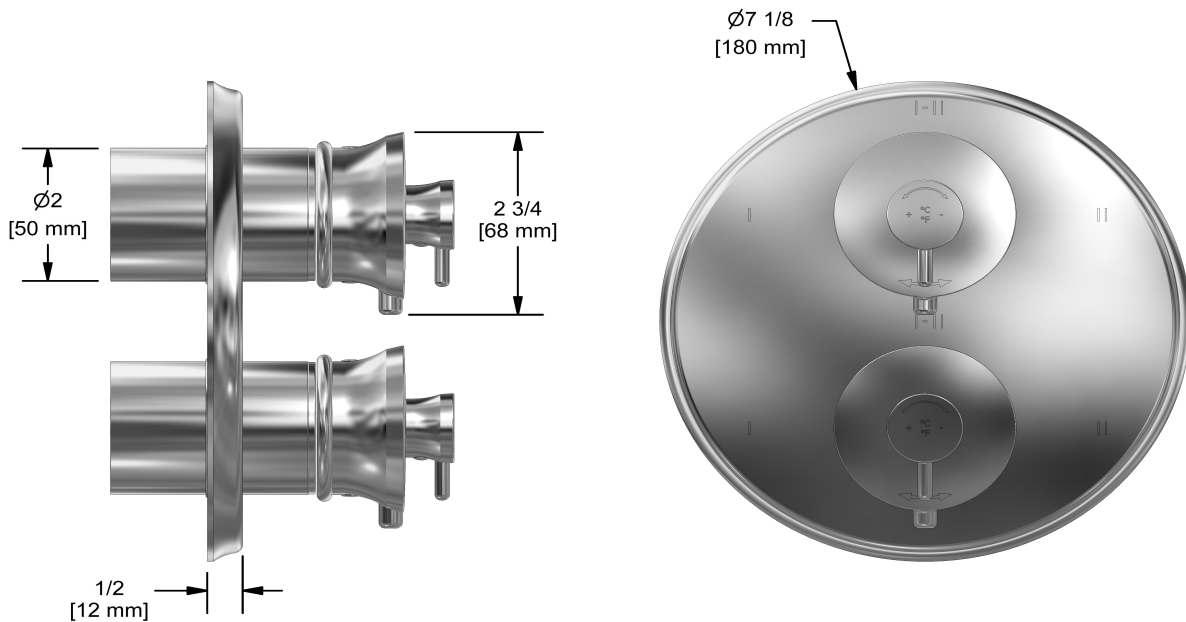

Certifications

- CSA B125.1
- ASME A112.18.1
- ASSE 1016
- CMR248 Approval

cUPC®