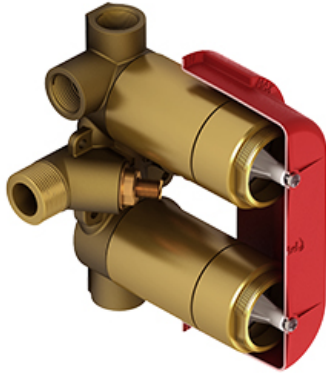

4-way Type T/P ¾" coaxial complete valve
ATOP46

Specifications

Composition

- TATOP46C - 4-way Type T/P coaxial valve trim
- R46 - 4-way Type T/P ¾" coaxial valve rough

Available colors

- C : Chrome
- BN : Brushed Nickel (PVD)
- PN : Polished Nickel (PVD)

Customer Service

Ontario, West Canada : 888-287-5354 Quebec, Maritimes, United States : 866-473-8442

2020.06.10

4-way Type T/P 3/4" coaxial valve rough
R46

Specifications

Descriptions

- Rough only
- 3/4" inlet male NPT
- Must be supplied with minimum 3/4" PEX , 3/4" EXPANSION PEX or 1/2" copper
- Four 1/2" outlets female NPT
- Service valves
- Test cap
- TXX46XX or TXX88XX trim required to complete