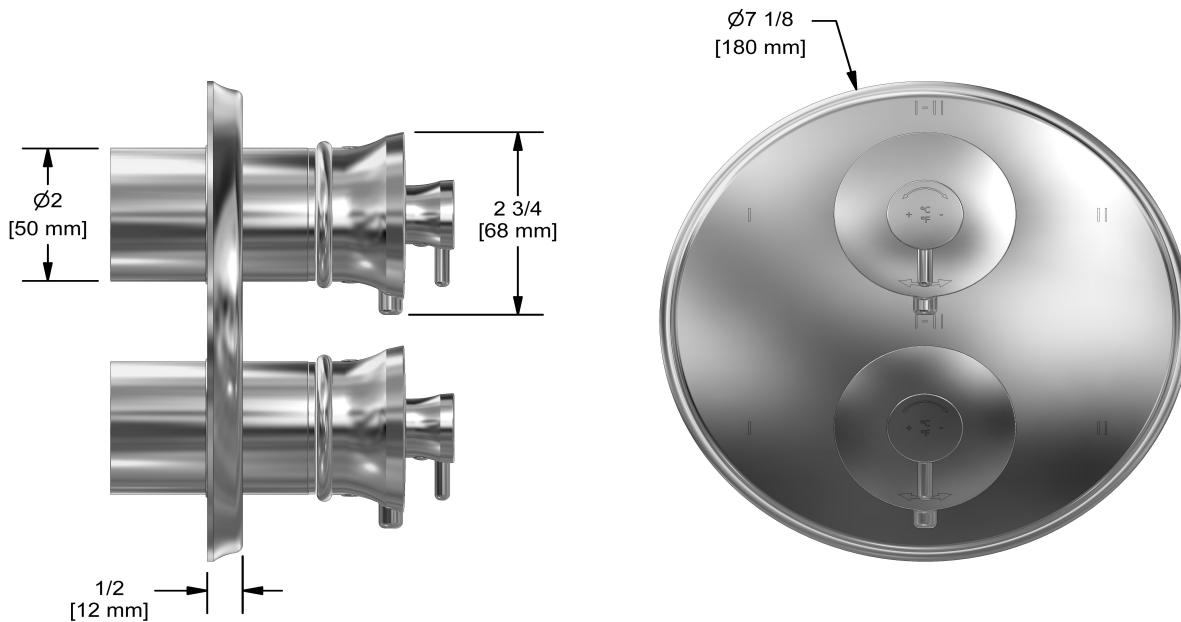

Sizes, models and finishes may differ from those presented.

Warranty

This **Riobel Inc.** product you have purchased carries a Limited Lifetime Warranty on the chrome, PVD finish, blacks and all working parts and is guaranteed from the initial purchase date against all manufacturing defects. All other finishes, including plastic components, are guaranteed for one year. All electric and/or electronic parts are covered by a 5-year limited warranty.

Customer Service

Ontario, West Canada : 888-287-5354 Quebec, Maritimes, United States : 866-473-8442

2020.06.10