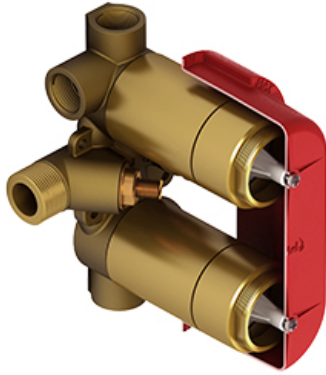

4-way Type T/P ¾" coaxial complete valve
ATOP46

Specifications

Composition

- TATOP46C - 4-way Type T/P coaxial valve trim
- R46 - 4-way Type T/P ¾" coaxial valve rough

Available colors

- C : Chrome
- BN : Brushed Nickel (PVD)
- PN : Polished Nickel (PVD)

Customer Service

Ontario, West Canada : 888-287-5354 Quebec, Maritimes, United States : 866-473-8442

2020.06.10

4-way Type T/P 3/4" coaxial valve rough
R46

Specifications

Descriptions

- Rough only
- 3/4" inlet male NPT
- Must be supplied with minimum 3/4" PEX , 3/4" EXPANSION PEX or 1/2" copper
- Four 1/2" outlets female NPT
- Service valves
- Test cap
- TXX46XX or TXX88XX trim required to complete