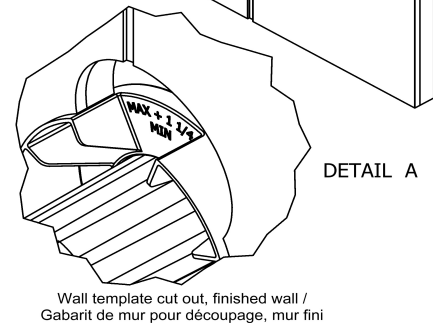

Sizes, models and finishes may differ from those presented.

Warranty

This **Riobel Inc.** product you have purchased carries a Limited Lifetime Warranty on the chrome, PVD finish, blacks and all working parts and is guaranteed from the initial purchase date against all manufacturing defects. All other finishes, including plastic components, are guaranteed for one year. All electric and/or electronic parts are covered by a 5-year limited warranty.

Customer Service

Ontario, West Canada : 888-287-5354 Quebec, Maritimes, United States : 866-473-8442