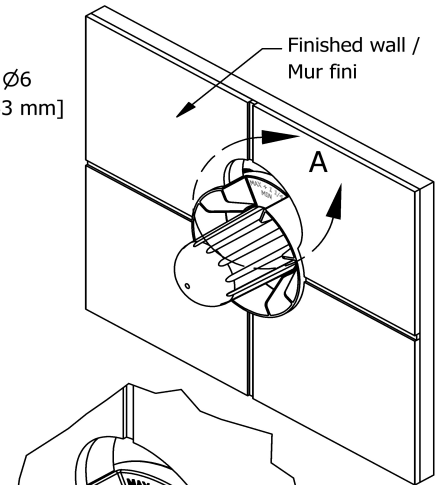

Sizes, models and finishes may differ from those presented.

Warranty

This **Riobel Inc.** product you have purchased carries a Limited Lifetime Warranty on the chrome, PVD finish, blacks and all working parts and is guaranteed from the initial purchase date against all manufacturing defects. All other finishes, including plastic components, are guaranteed for one year. All electric and/or electronic parts are covered by a 5-year limited warranty.

Customer Service

Ontario, West Canada : 888-287-5354 Quebec, Maritimes, United States : 866-473-8442