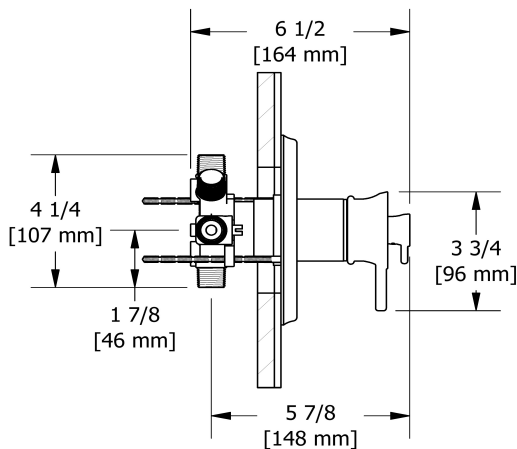

Sizes, models and finishes may differ from those presented.

Warranty

This **Riobel Inc.** product you have purchased carries a Limited Lifetime Warranty on the chrome, PVD finish, blacks and all working parts and is guaranteed from the initial purchase date against all manufacturing defects. All other finishes, including plastic components, are guaranteed for one year. All electric and/or electronic parts are covered by a 5-year limited warranty.

Customer Service

Ontario, West Canada : 888-287-5354 Quebec, Maritimes, United States : 866-473-8442