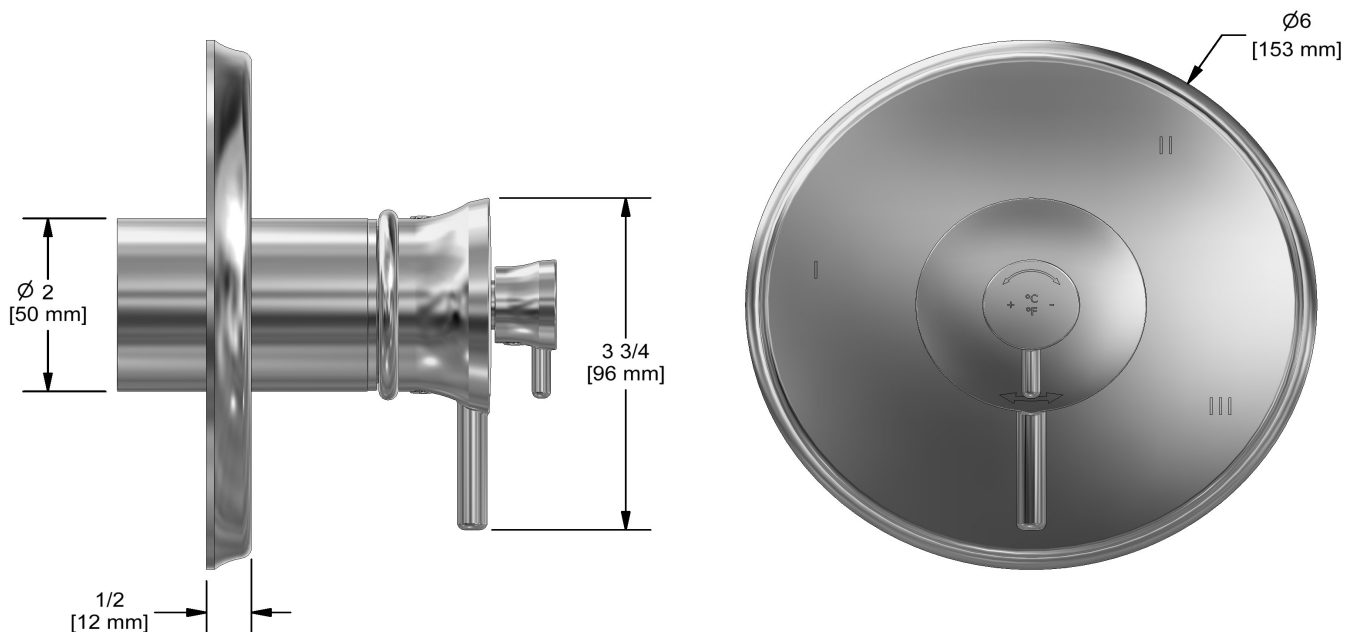

Sizes, models and finishes may differ from those presented.

Warranty

This **Riobel Inc.** product you have purchased carries a Limited Lifetime Warranty on the chrome, PVD finish, blacks and all working parts and is guaranteed from the initial purchase date against all manufacturing defects. All other finishes, including plastic components, are guaranteed for one year. All electric and/or electronic parts are covered by a 5-year limited warranty.

Customer Service

Ontario, West Canada : 888-287-5354 Quebec, Maritimes, United States : 866-473-8442

2020.06.10