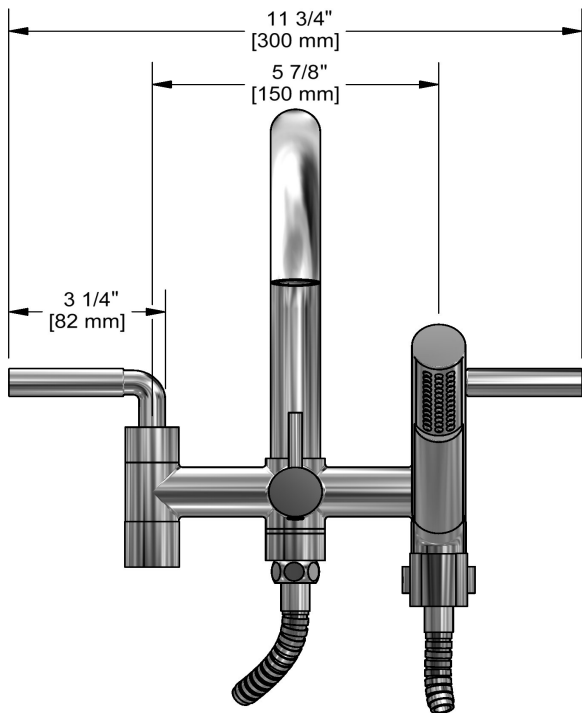

Sizes, models and finishes may differ from those presented.

Warranty

This **Riobel Inc.** product you have purchased carries a Limited Lifetime Warranty on the chrome, PVD finish, blacks and all working parts and is guaranteed from the initial purchase date against all manufacturing defects. All other finishes, including plastic components, are guaranteed for one year. All electric and/or electronic parts are covered by a 5-year limited warranty.

Customer Service

Ontario, West Canada : 888-287-5354 Quebec, Maritimes, United States : 866-473-8442