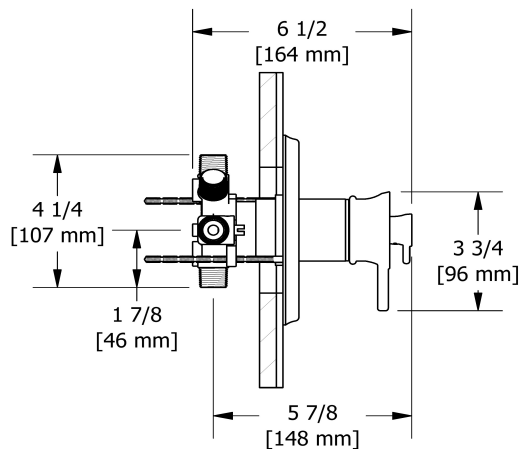

Sizes, models and finishes may differ from those presented.

Warranty

This **Riobel Inc.** product you have purchased carries a Limited Lifetime Warranty on the chrome, PVD finish, blacks and all working parts and is guaranteed from the initial purchase date against all manufacturing defects. All other finishes, including plastic components, are guaranteed for one year. All electric and/or electronic parts are covered by a 5-year limited warranty.

Customer Service

Ontario, West Canada : 888-287-5354 Quebec, Maritimes, United States : 866-473-8442