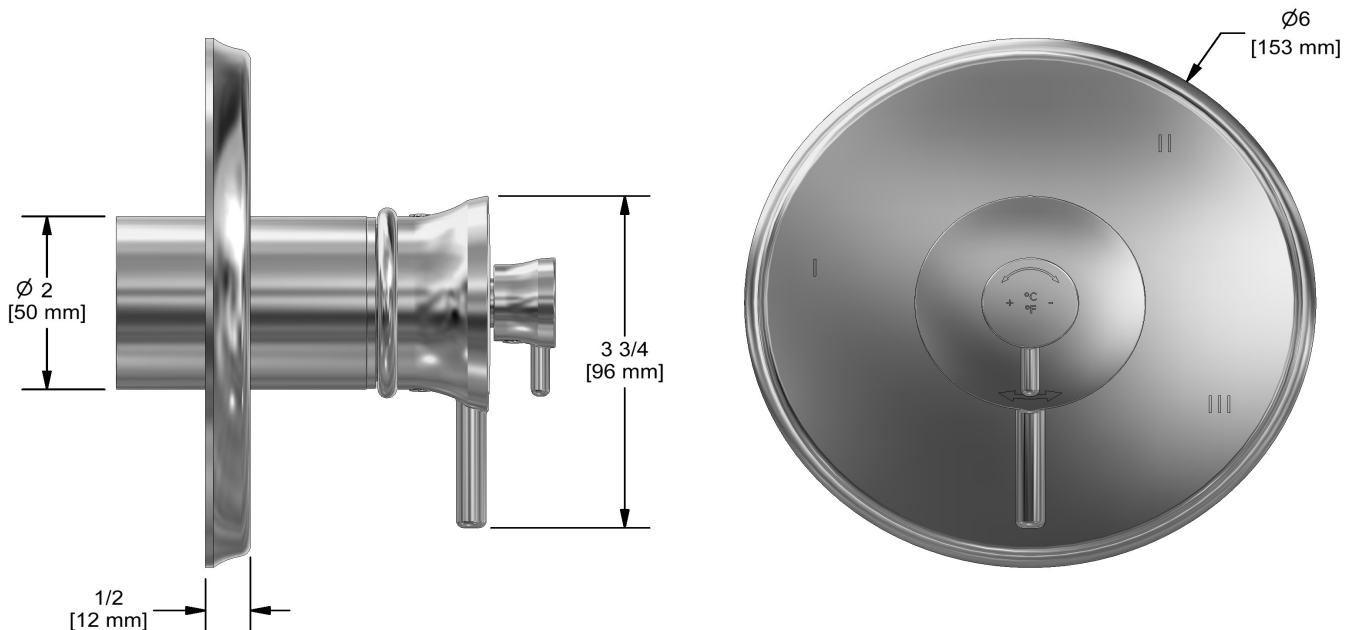

Sizes, models and finishes may differ from those presented.

Warranty

This **Riobel Inc.** product you have purchased carries a Limited Lifetime Warranty on the chrome, PVD finish, blacks and all working parts and is guaranteed from the initial purchase date against all manufacturing defects. All other finishes, including plastic components, are guaranteed for one year. All electric and/or electronic parts are covered by a 5-year limited warranty.

Customer Service

Ontario, West Canada : 888-287-5354 Quebec, Maritimes, United States : 866-473-8442

2020.06.10