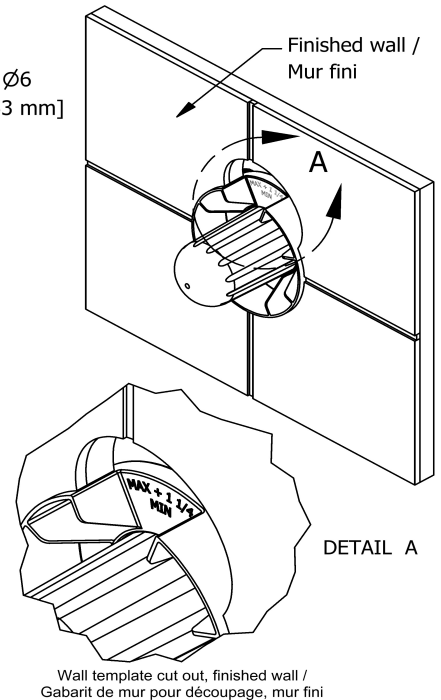

Sizes, models and finishes may differ from those presented.

Warranty

This **Riobel Inc.** product you have purchased carries a Limited Lifetime Warranty on the chrome, PVD finish, blacks and all working parts and is guaranteed from the initial purchase date against all manufacturing defects. All other finishes, including plastic components, are guaranteed for one year. All electric and/or electronic parts are covered by a 5-year limited warranty.

Customer Service

Ontario, West Canada : 888-287-5354 Quebec, Maritimes, United States : 866-473-8442