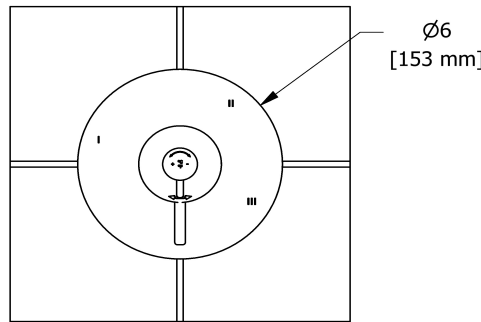

Sizes, models and finishes may differ from those presented.

Warranty

This **Riobel Inc.** product you have purchased carries a Limited Lifetime Warranty on the chrome, PVD finish, blacks and all working parts and is guaranteed from the initial purchase date against all manufacturing defects. All other finishes, including plastic components, are guaranteed for one year. All electric and/or electronic parts are covered by a 5-year limited warranty.

Customer Service

Ontario, West Canada : 888-287-5354 Quebec, Maritimes, United States : 866-473-8442