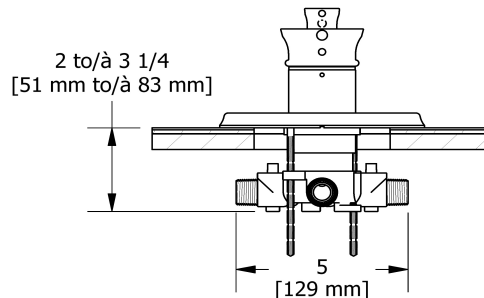

Sizes, models and finishes may differ from those presented.

Warranty

This **Riobel Inc.** product you have purchased carries a Limited Lifetime Warranty on the chrome, PVD finish, blacks and all working parts and is guaranteed from the initial purchase date against all manufacturing defects. All other finishes, including plastic components, are guaranteed for one year. All electric and/or electronic parts are covered by a 5-year limited warranty.

Customer Service

Ontario, West Canada : 888-287-5354 Quebec, Maritimes, United States : 866-473-8442