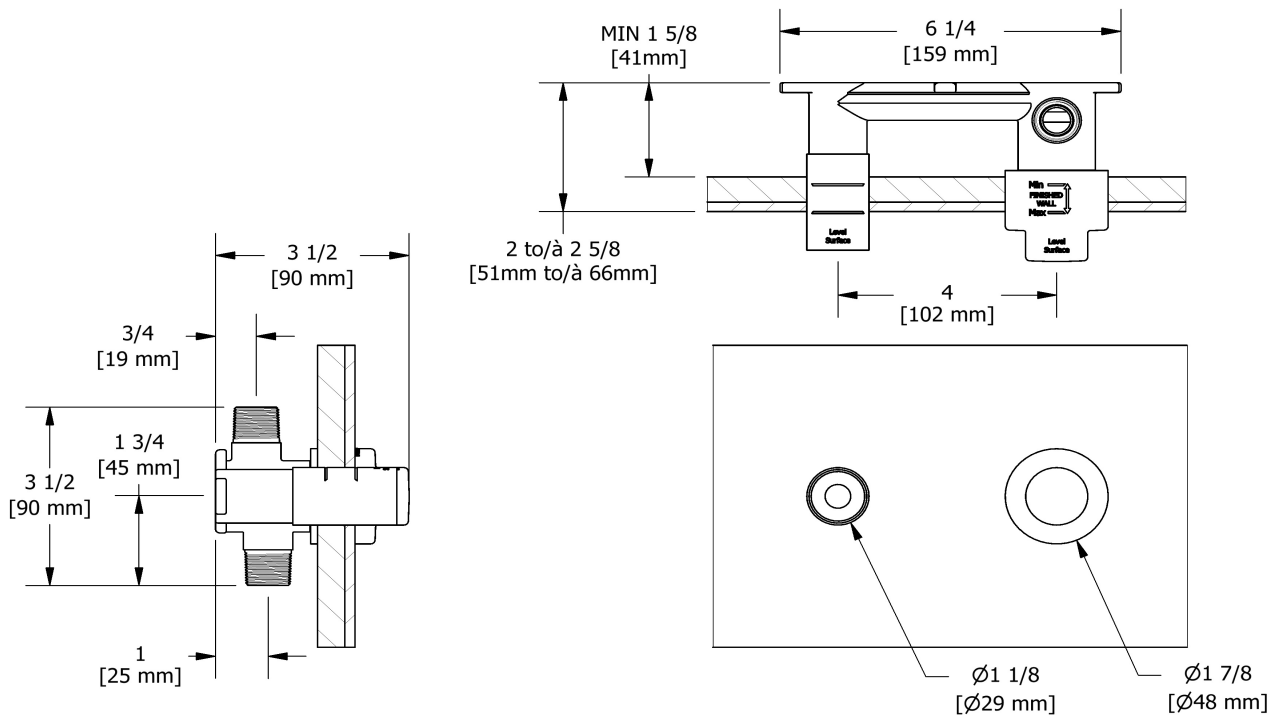

Specifications

360° Wall-mount lavatory faucet
TRF360

Available flows

- 4.5 L/min, 1.2 gpm (US) 60psi *

EPA certification applicable to the indicated model only

Certifications

- CSA B125.1
- NSF/ANSI standard 61 and 372
- ASME A112.18.1

Lavatory rough
RH360

Specifications

Descriptions

- Rough only
- Test cap
- 1/2" inlet female NPT
- Can be installed 360°

Certifications

- CSA B125.1
- NSF/ANSI standard 61 and 372
- ASME A112.18.1

UPC®

Sizes, models and finishes may differ from those presented.