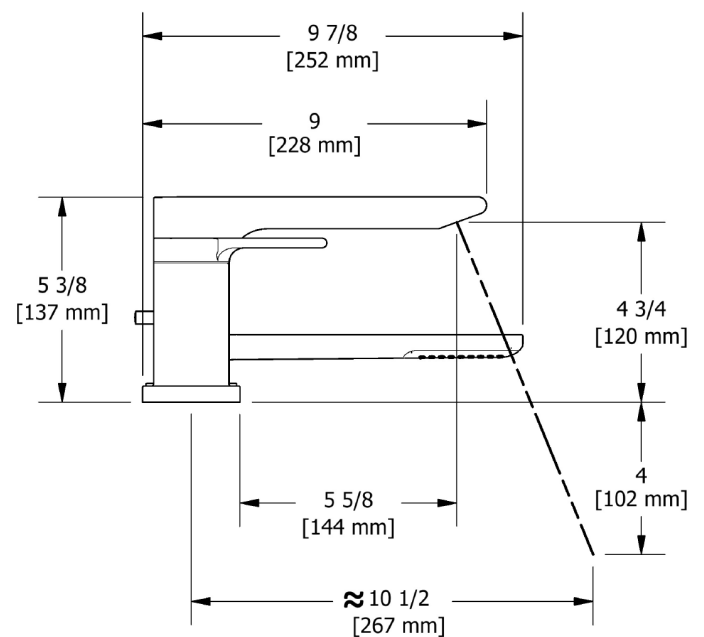

### Fresk

3-piece deck-mount tub filler with hand shower trim

**MODELS:** TFR10

ADA  cUPC®

U.S.A.  
[houseofrohl.ca/support](http://houseofrohl.ca/support)  
1-800-777-9762

QUEBEC / MARITIMES / WESTERN CANADA  
[houseofrohl.ca/support](http://houseofrohl.ca/support)  
1-866-473-8442