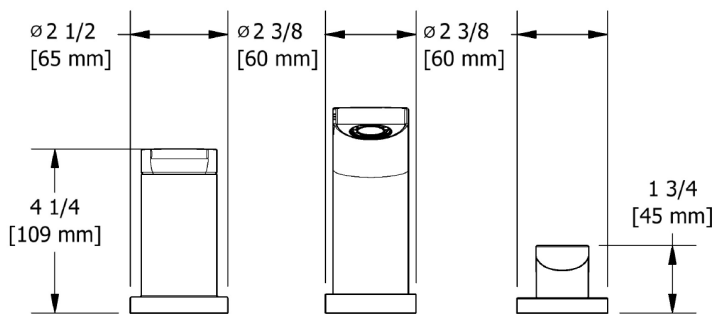

### Fresk

3-piece deck-mount tub filler with hand shower trim

**MODELS:** TFR10

ADA  cUPC®

U.S.A.  
[houseofrohl.ca/support](http://houseofrohl.ca/support)  
1-800-777-9762

QUEBEC / MARITIMES / WESTERN CANADA  
[houseofrohl.ca/support](http://houseofrohl.ca/support)  
1-866-473-8442