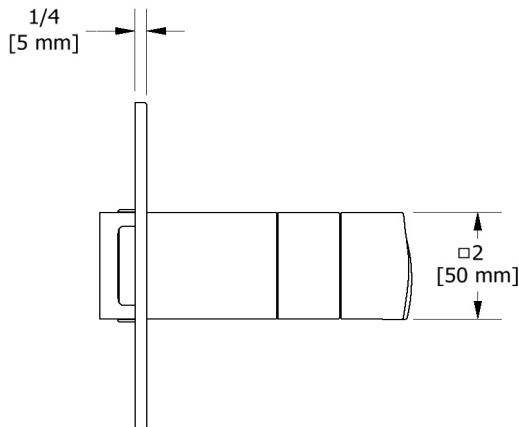

Sizes, models and finishes may differ from those presented.

Warranty

This **Riobel Inc.** product you have purchased carries a Limited Lifetime Warranty on the chrome, PVD finish, blacks and all working parts and is guaranteed from the initial purchase date against all manufacturing defects. All other finishes, including plastic components, are guaranteed for one year. All electric and/or electronic parts are covered by a 5-year limited warranty.

Customer Service

Ontario, West Canada : 888-287-5354 Quebec, Maritimes, United States : 866-473-8442

2020.11.07