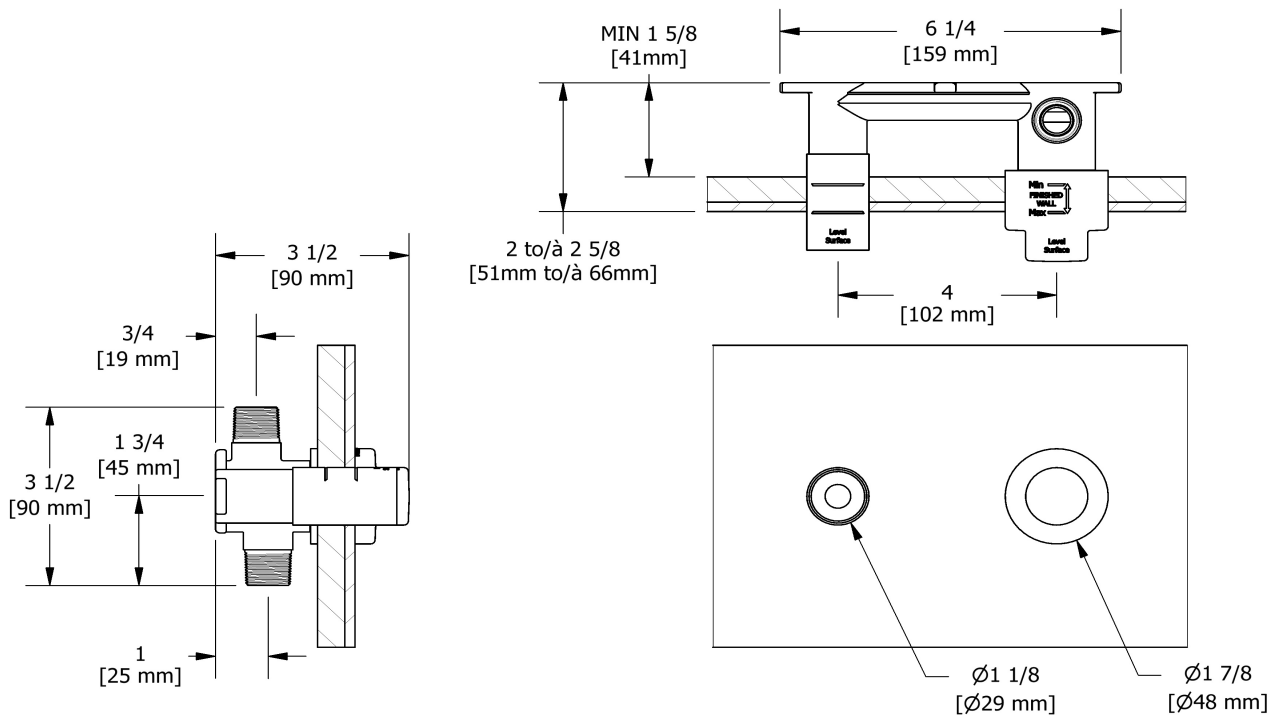

Lavatory rough
RH360

Specifications

Descriptions

- Rough only
- Test cap
- ½" inlet female NPT
- Can be installed 360°

Certifications

- CSA B125.1
- NSF/ANSI standard 61 and 372
- ASME A112.18.1

UPC®

Sizes, models and finishes may differ from those presented.

Warranty

This **Riobel Inc.** product you have purchased carries a Limited Lifetime Warranty on the chrome, PVD finish, blacks and all working parts and is guaranteed from the initial purchase date against all manufacturing defects. All other finishes, including plastic components, are guaranteed for one year. All electric and/or electronic parts are covered by a 5-year limited warranty.

Customer Service

Ontario, West Canada : 888-287-5354 Quebec, Maritimes, United States : 866-473-8442

2020.11.07