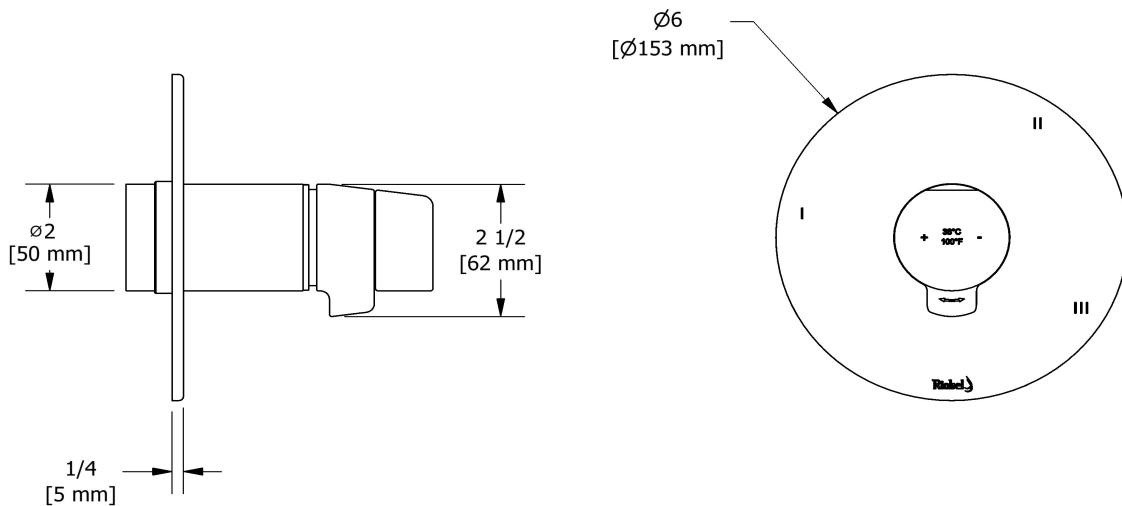

Sizes, models and finishes may differ from those presented.

Warranty

This **Riobel Inc.** product you have purchased carries a Limited Lifetime Warranty on the chrome, PVD finish, blacks and all working parts and is guaranteed from the initial purchase date against all manufacturing defects. All other finishes, including plastic components, are guaranteed for one year. All electric and/or electronic parts are covered by a 5-year limited warranty.

Customer Service

Ontario, West Canada : 888-287-5354 Quebec, Maritimes, United States : 866-473-8442

2020.06.09