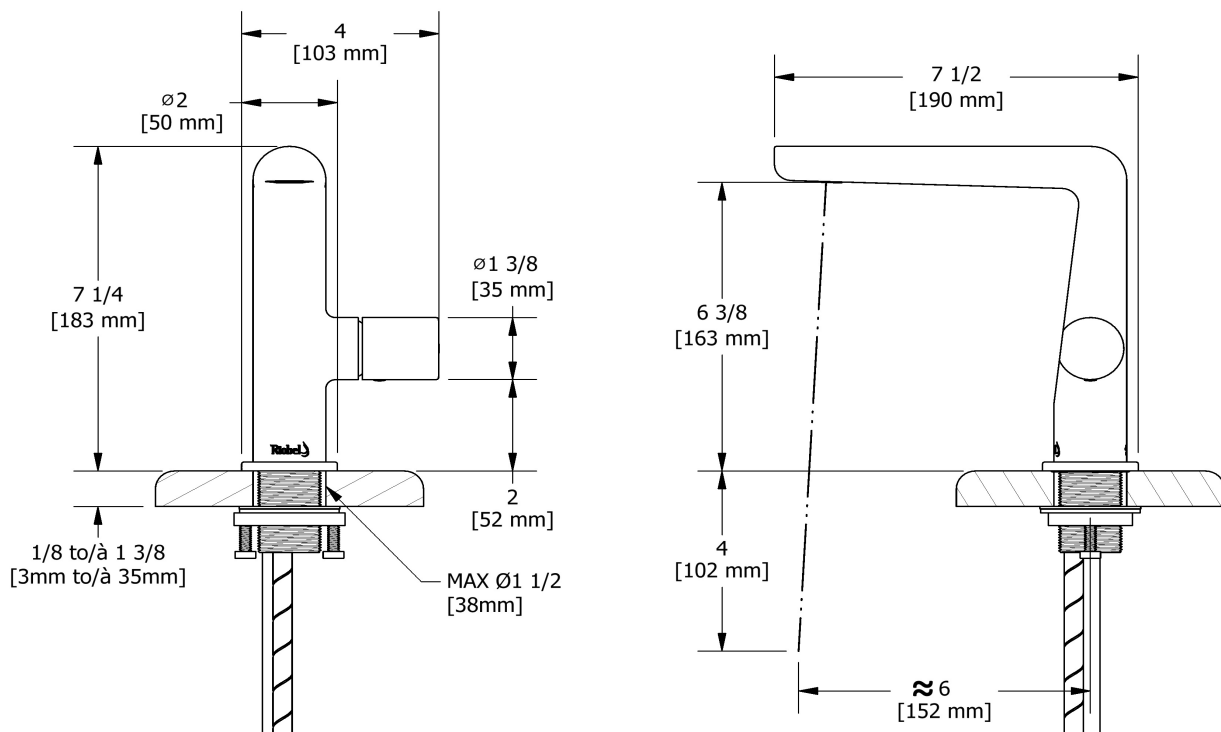

Sizes, models and finishes may differ from those presented.

Warranty

This **Riobel Inc.** product you have purchased carries a Limited Lifetime Warranty on the chrome, PVD finish, blacks and all working parts and is guaranteed from the initial purchase date against all manufacturing defects. All other finishes, including plastic components, are guaranteed for one year. All electric and/or electronic parts are covered by a 5-year limited warranty.

Customer Service

Ontario, West Canada : 888-287-5354 Quebec, Maritimes, United States : 866-473-8442