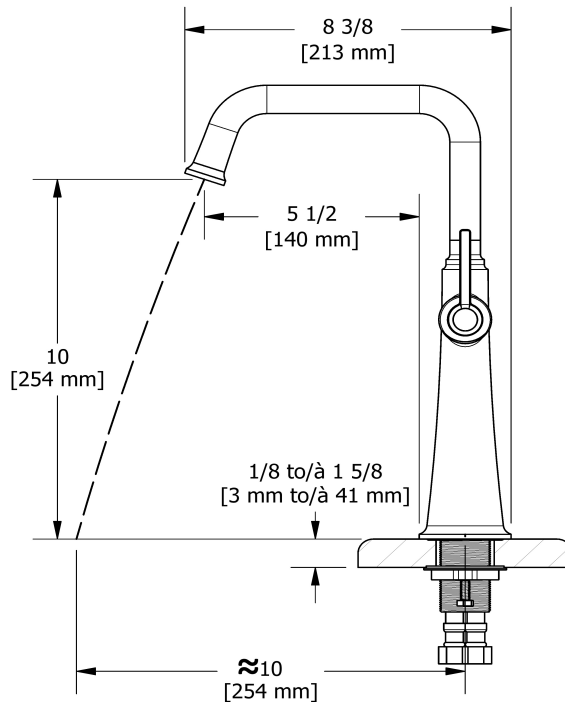

Sizes, models and finishes may differ from those presented.

Warranty

This **Riobel Inc.** product you have purchased carries a Limited Lifetime Warranty on the chrome, PVD finish, blacks and all working parts and is guaranteed from the initial purchase date against all manufacturing defects. All other finishes, including plastic components, are guaranteed for one year. All electric and/or electronic parts are covered by a 5-year limited warranty.

Customer Service

Ontario, West Canada : 888-287-5354 Quebec, Maritimes, United States : 866-473-8442