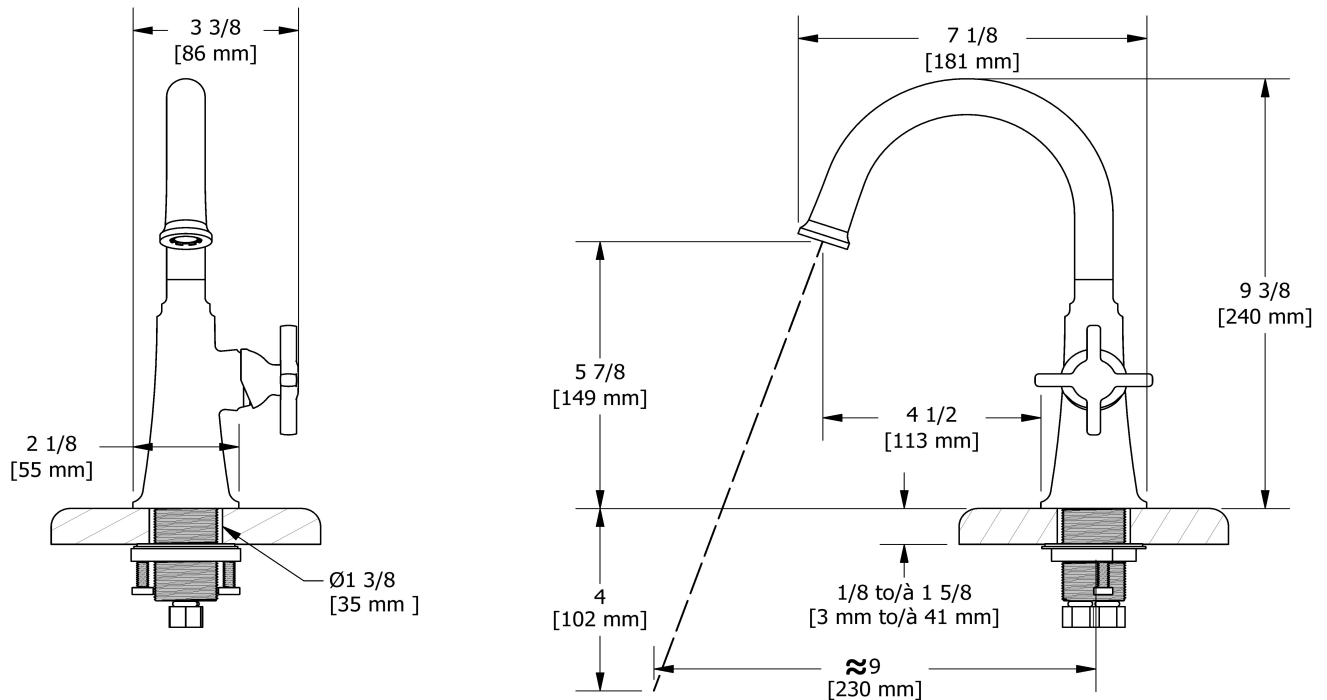

Certifications

- CSA B125.1
- NSF/ANSI standard 61 and 372
- ASME A112.18.1
- ADA