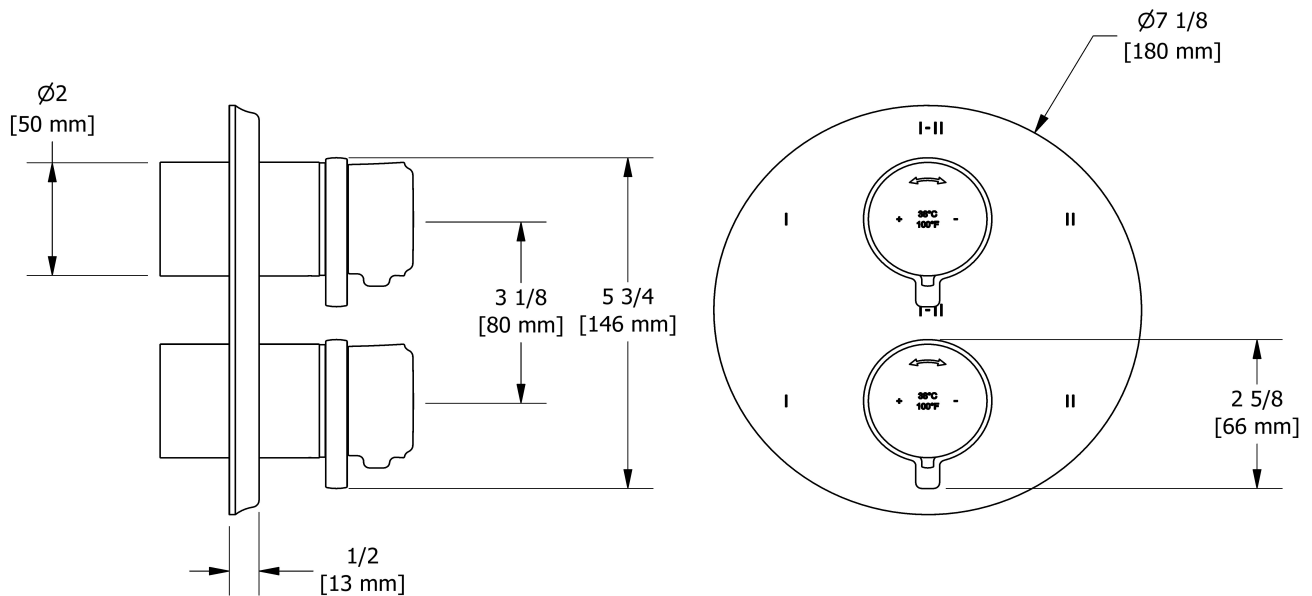

Sizes, models and finishes may differ from those presented.

Warranty

This **Riobel Inc.** product you have purchased carries a Limited Lifetime Warranty on the chrome, PVD finish, blacks and all working parts and is guaranteed from the initial purchase date against all manufacturing defects. All other finishes, including plastic components, are guaranteed for one year. All electric and/or electronic parts are covered by a 5-year limited warranty.

Customer Service

Ontario, West Canada : 888-287-5354 Quebec, Maritimes, United States : 866-473-8442