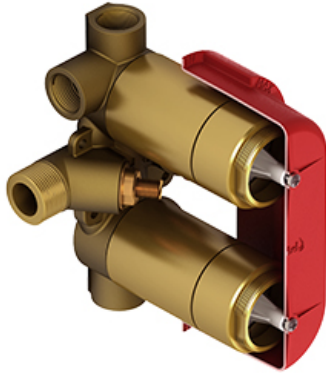

Customer Service

Ontario, West Canada : 888-287-5354 Quebec, Maritimes, United States : 866-473-8442

4-way Type T/P 3/4" coaxial valve rough
R46

Specifications

Descriptions

- Rough only
- 3/4" inlet male NPT
- Must be supplied with minimum 3/4" PEX , 3/4" EXPANSION PEX or 1/2" copper
- Four 1/2" outlets female NPT
- Service valves
- Test cap
- TXX46XX or TXX88XX trim required to complete