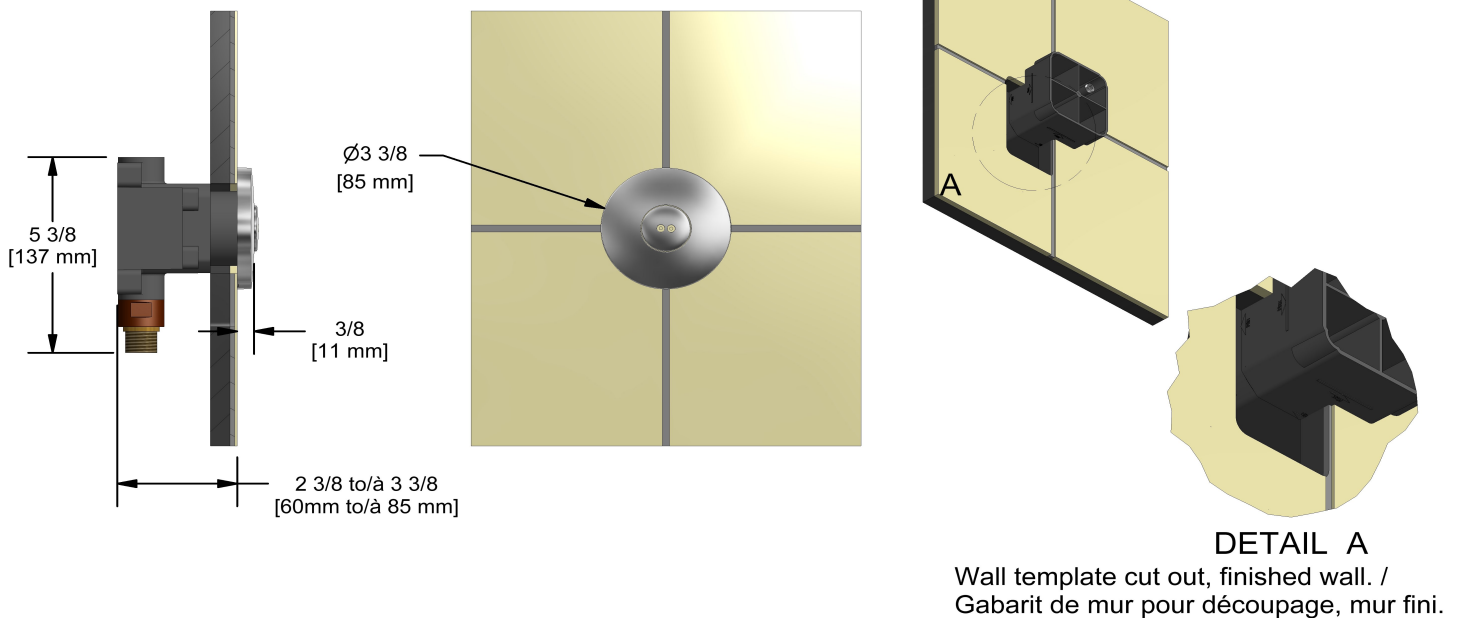

Sizes, models and finishes may differ from those presented.

Warranty

This **Riobel Inc.** product you have purchased carries a Limited Lifetime Warranty on the chrome, PVD finish, blacks and all working parts and is guaranteed from the initial purchase date against all manufacturing defects. All other finishes, including plastic components, are guaranteed for one year. All electric and/or electronic parts are covered by a 5-year limited warranty.

Customer Service

Ontario, West Canada : 888-287-5354 Quebec, Maritimes, United States : 866-473-8442

2020.11.06