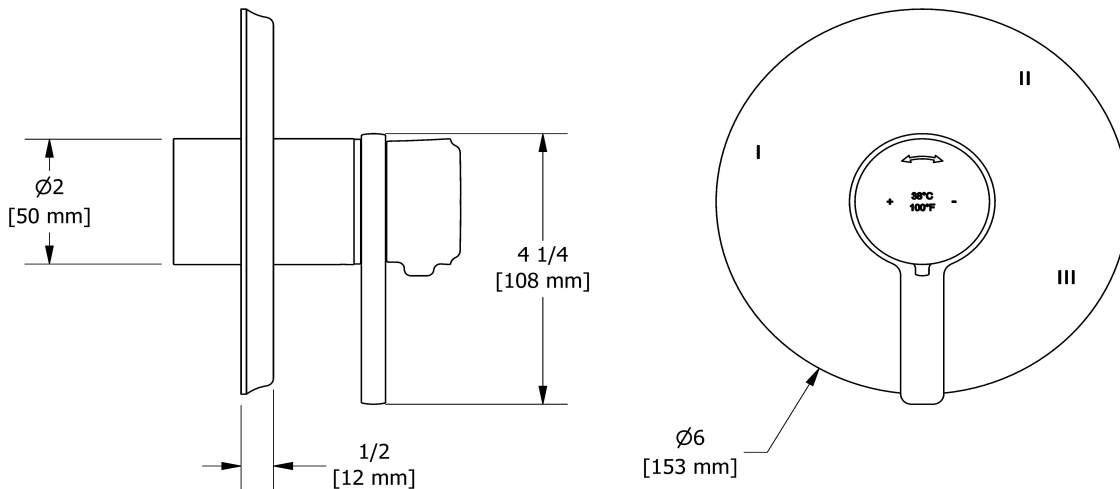

Sizes, models and finishes may differ from those presented.

Warranty

This **Riobel Inc.** product you have purchased carries a Limited Lifetime Warranty on the chrome, PVD finish, blacks and all working parts and is guaranteed from the initial purchase date against all manufacturing defects. All other finishes, including plastic components, are guaranteed for one year. All electric and/or electronic parts are covered by a 5-year limited warranty.

Customer Service

Ontario, West Canada : 888-287-5354 Quebec, Maritimes, United States : 866-473-8442