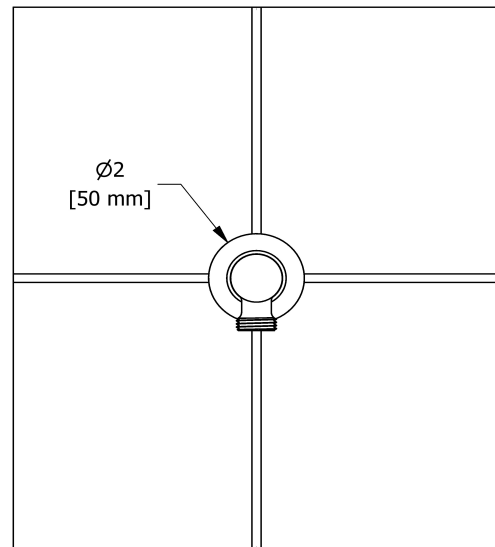

Sizes, models and finishes may differ from thoses presented.

Warranty

This **Riobel Inc.** product you have purchased carries a Limited Lifetime Warranty on the chrome, PVD finish, blacks and all working parts and is guaranteed from the initial purchase date against all manufacturing defects. All other finishes, including plastic components, are guaranteed for one year. All electric and/or electronic parts are covered by a 5-year limited warranty.

Customer Service

Ontario, West Canada : 888-287-5354 Quebec, Maritimes, United States : 866-473-8442

2020.11.06