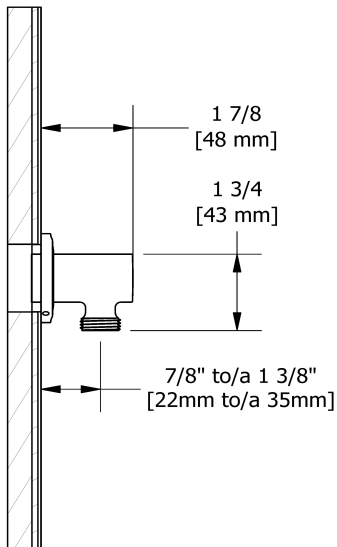

Sizes, models and finishes may differ from thoses presented.

Warranty

This **Riobel Inc.** product you have purchased carries a Limited Lifetime Warranty on the chrome, PVD finish, blacks and all working parts and is guaranteed from the initial purchase date against all manufacturing defects. All other finishes, including plastic components, are guaranteed for one year. All electric and/or electronic parts are covered by a 5-year limited warranty.

Customer Service

Ontario, West Canada : 888-287-5354 Quebec, Maritimes, United States : 866-473-8442

2020.11.06