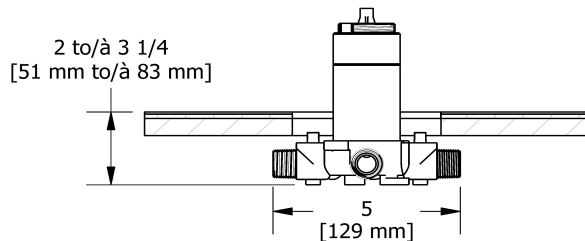

Sizes, models and finishes may differ from those presented.

Warranty

This **Riobel Inc.** product you have purchased carries a Limited Lifetime Warranty on the chrome, PVD finish, blacks and all working parts and is guaranteed from the initial purchase date against all manufacturing defects. All other finishes, including plastic components, are guaranteed for one year. All electric and/or electronic parts are covered by a 5-year limited warranty.

Customer Service

Ontario, West Canada : 888-287-5354 Quebec, Maritimes, United States : 866-473-8442