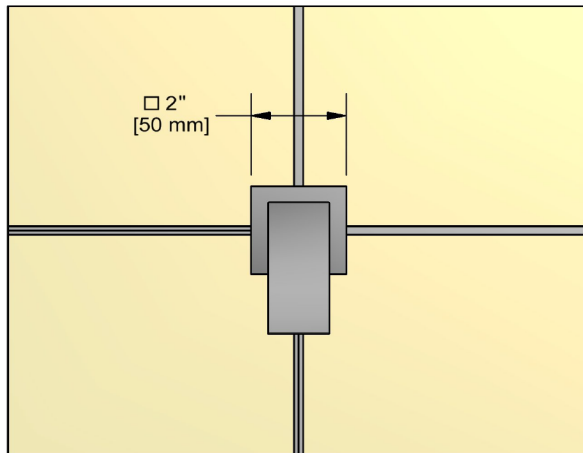

U.S.A.
houseofrohl.ca/support
1-800-777-9762

QUEBEC / MARITIMES / WESTERN CANADA
houseofrohl.ca/support
1-866-473-8442

ONTARIO
houseofrohl.ca/support
1-800-287-5354