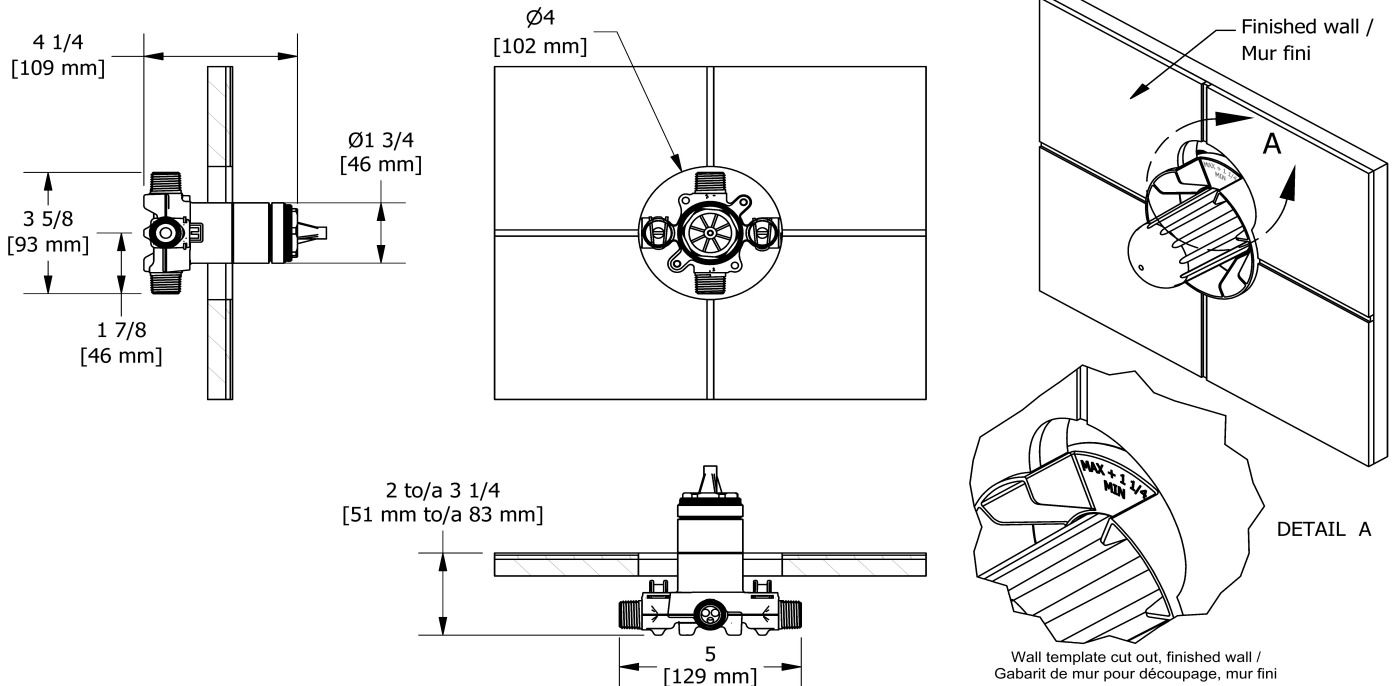

Certifications

- CSA B125.1
- ASME A112.18.1
- ASSE 1016
- CMR248 Approval

UPC®