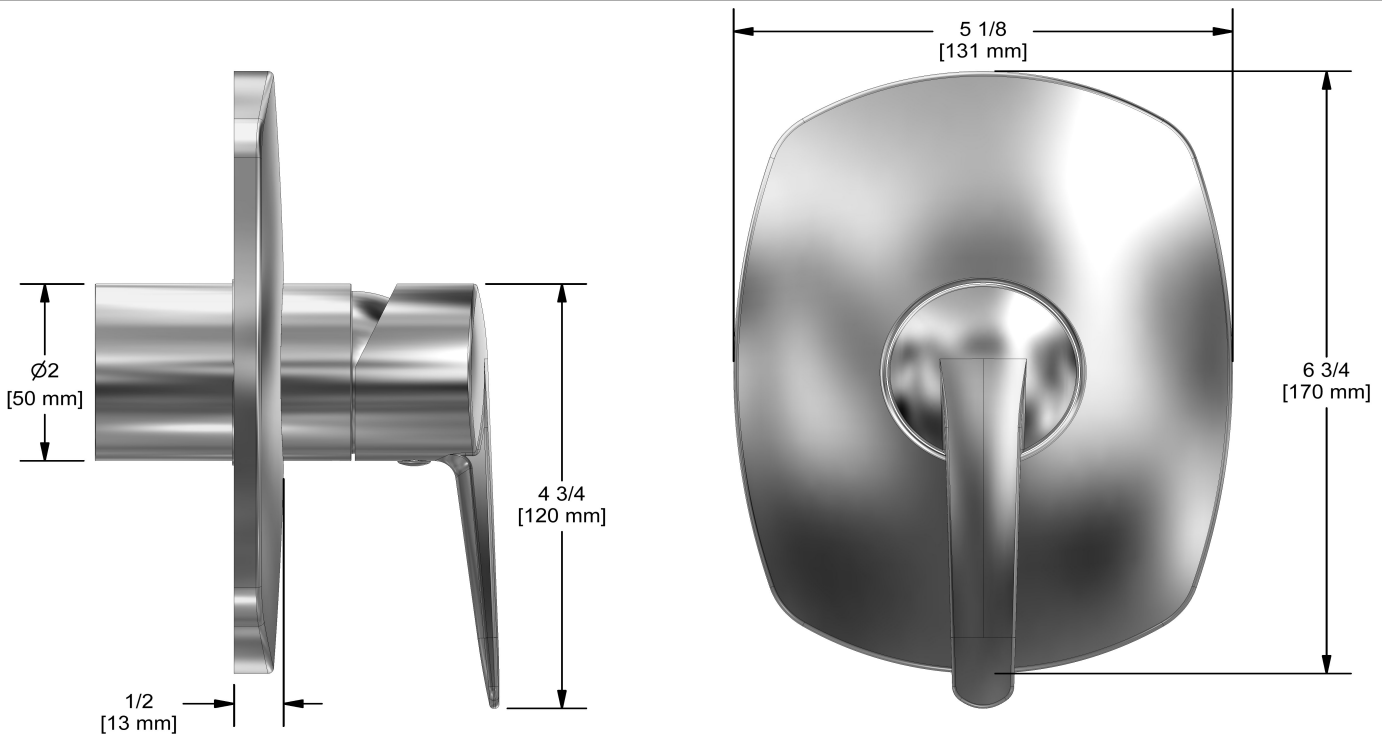

Sizes, models and finishes may differ from those presented.

Warranty

This **Riobel Inc.** product you have purchased carries a Limited Lifetime Warranty on the chrome, PVD finish, blacks and all working parts and is guaranteed from the initial purchase date against all manufacturing defects. All other finishes, including plastic components, are guaranteed for one year. All electric and/or electronic parts are covered by a 5-year limited warranty.

Customer Service

Ontario, West Canada : 888-287-5354 Quebec, Maritimes, United States : 866-473-8442