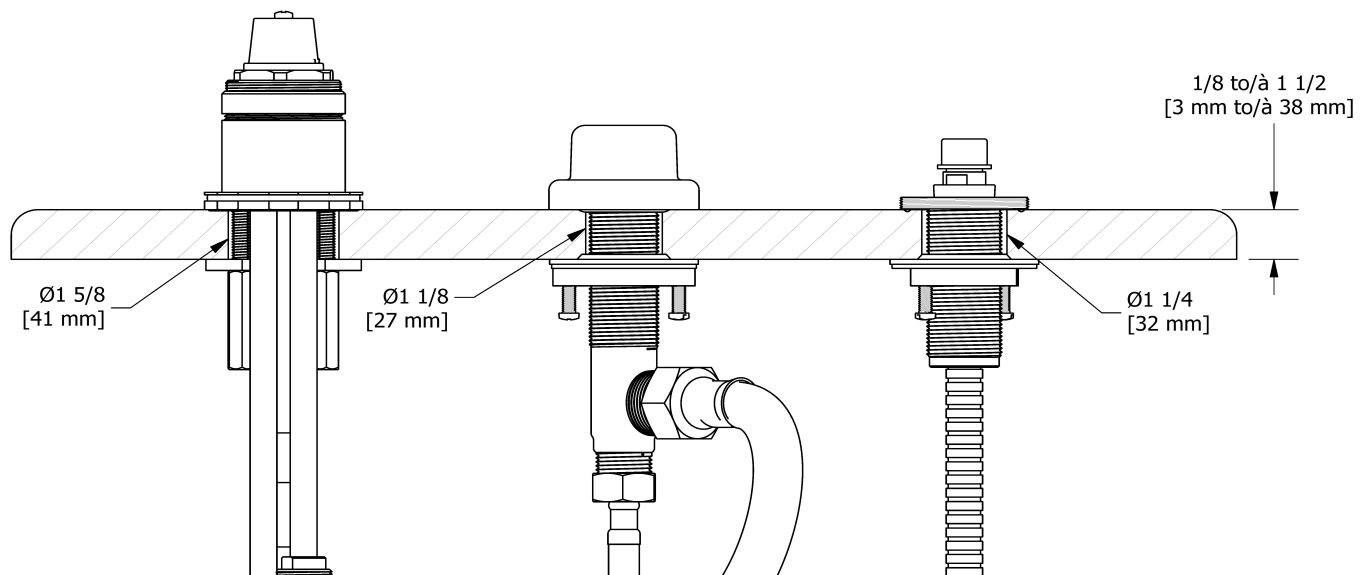

Sizes, models and finishes may differ from those presented.

Warranty

This **Riobel Inc.** product you have purchased carries a Limited Lifetime Warranty on the chrome, PVD finish, blacks and all working parts and is guaranteed from the initial purchase date against all manufacturing defects. All other finishes, including plastic components, are guaranteed for one year. All electric and/or electronic parts are covered by a 5-year limited warranty.

Customer Service

Ontario, West Canada : 888-287-5354 Quebec, Maritimes, United States : 866-473-8442

2020.11.07