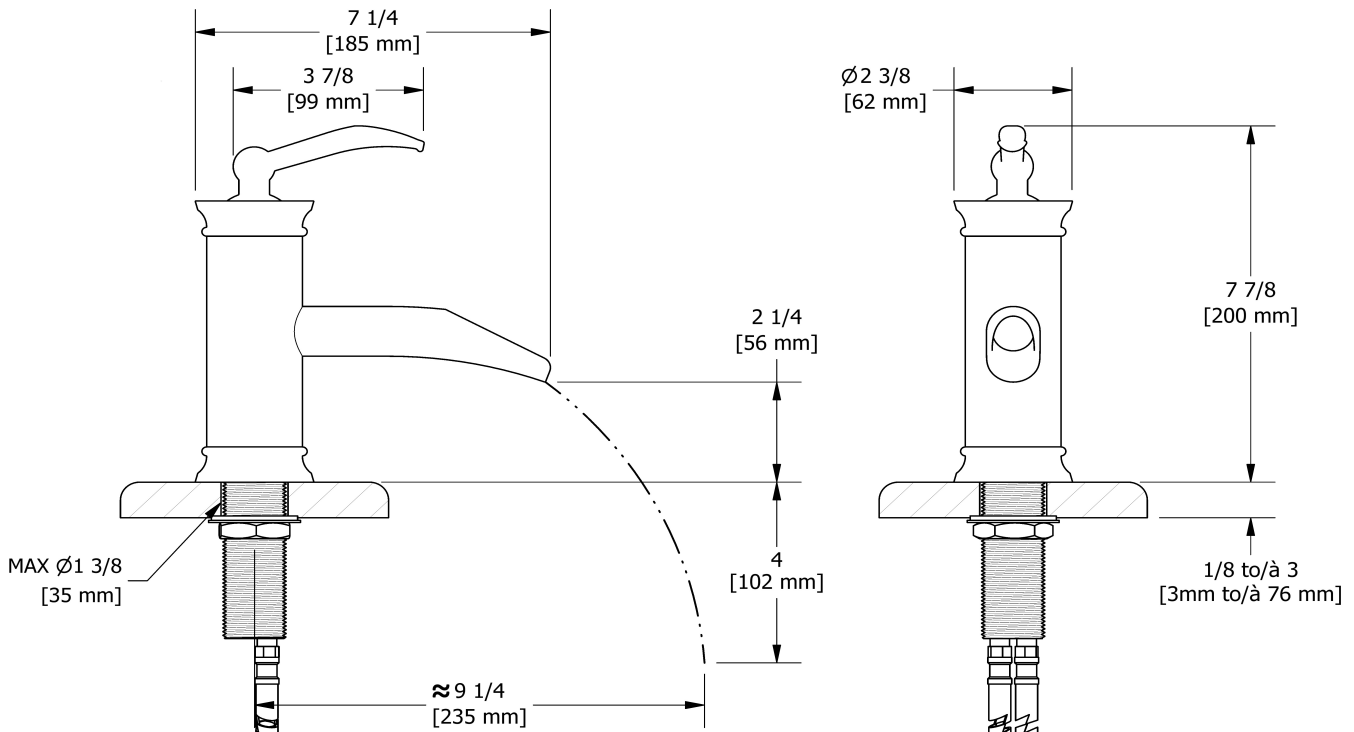

Single hole lavatory open spout faucet without drain
ASOP00

Specifications

Descriptions

- 3/8" speedway compression
- Ceramic cartridge
- No drain

Available colors

- C : Chrome
- BN : Brushed Nickel (PVD)
- PN : Polished Nickel (PVD)

Available flows

- 5.7 L/min, 1.5 gpm (US) 60psi *
- 3.7 L/min, 1 gpm (US) 60psi (**ASOP00-10**)

EPA certification applicable to the indicated model only

Certifications

- CSA B125.1
- NSF/ANSI standard 61 and 372
- ASME A112.18.1
- CMR248 Approval