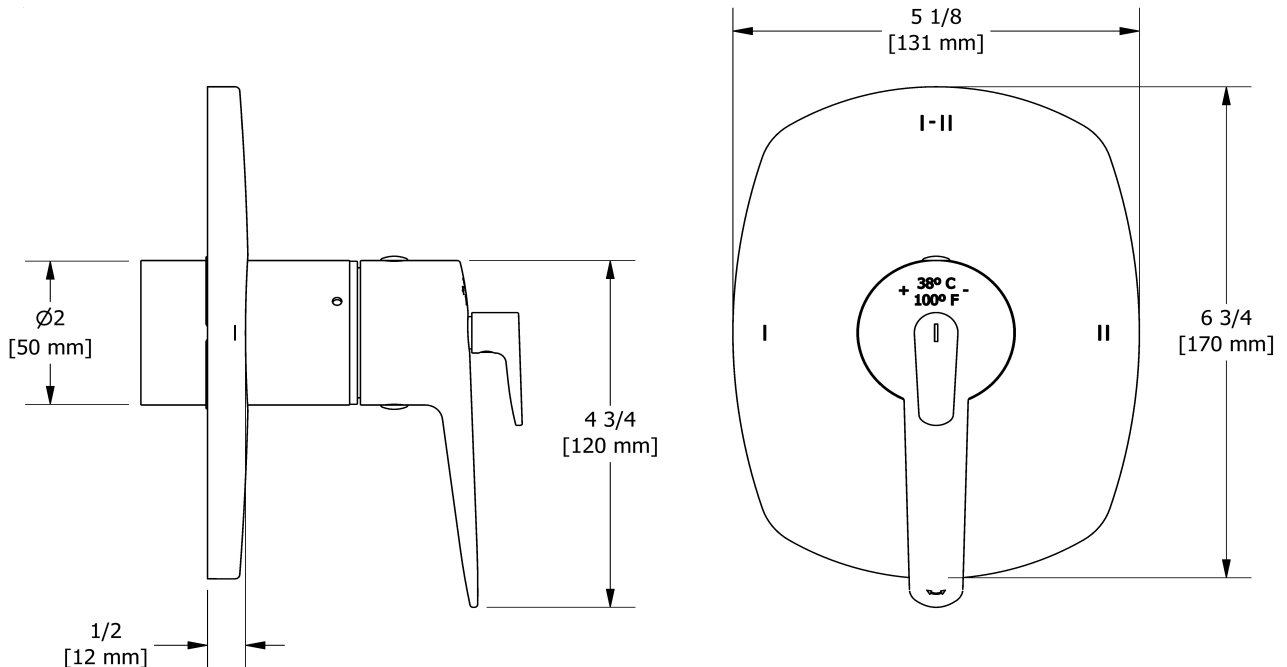

Service à la clientèle

Ontario, Ouest Canadien : 888-287-5354 Québec, Maritimes, États-Unis : 866-473-8442

2-way Type T/P coaxial valve trim
TVY23

Specifications

Descriptions

- Thermostatic/pressure balance coaxial cartridge with check valves
- Trim only
- R23, R23-SPEX or R23-EX rough required to complete
- 4 positions (OFF, 1, 1 and 2, 2) share

Available colors

- C : Chrome

Available flow

- 24 L/min, 6.3 gpm (US) 60psi

Certifications

- CSA B125.1
- ASME A112.18.1
- ASSE 1016
- CMR248 Approval
- ADA

Sizes, models and finishes may differ from those presented.