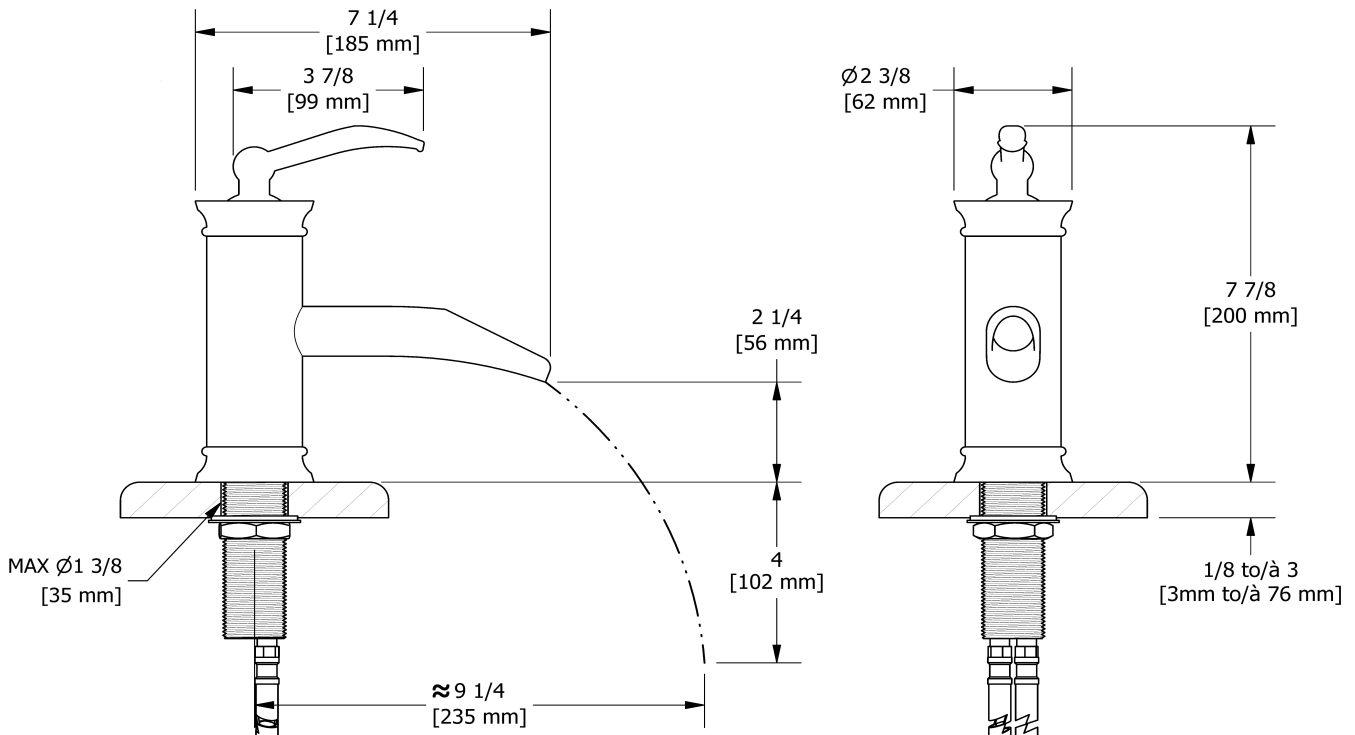

Single hole lavatory open spout faucet without drain
ASOP00

Specifications

Descriptions

- 3/8" speedway compression
- Ceramic cartridge
- No drain

Available colors

- C : Chrome
- BN : Brushed Nickel (PVD)
- PN : Polished Nickel (PVD)

Available flows

- 5.7 L/min, 1.5 gpm (US) 60psi *
- 3.7 L/min, 1 gpm (US) 60psi (**ASOP00-10**)

EPA certification applicable to the indicated model only

Certifications

- CSA B125.1
- NSF/ANSI standard 61 and 372
- ASME A112.18.1
- CMR248 Approval