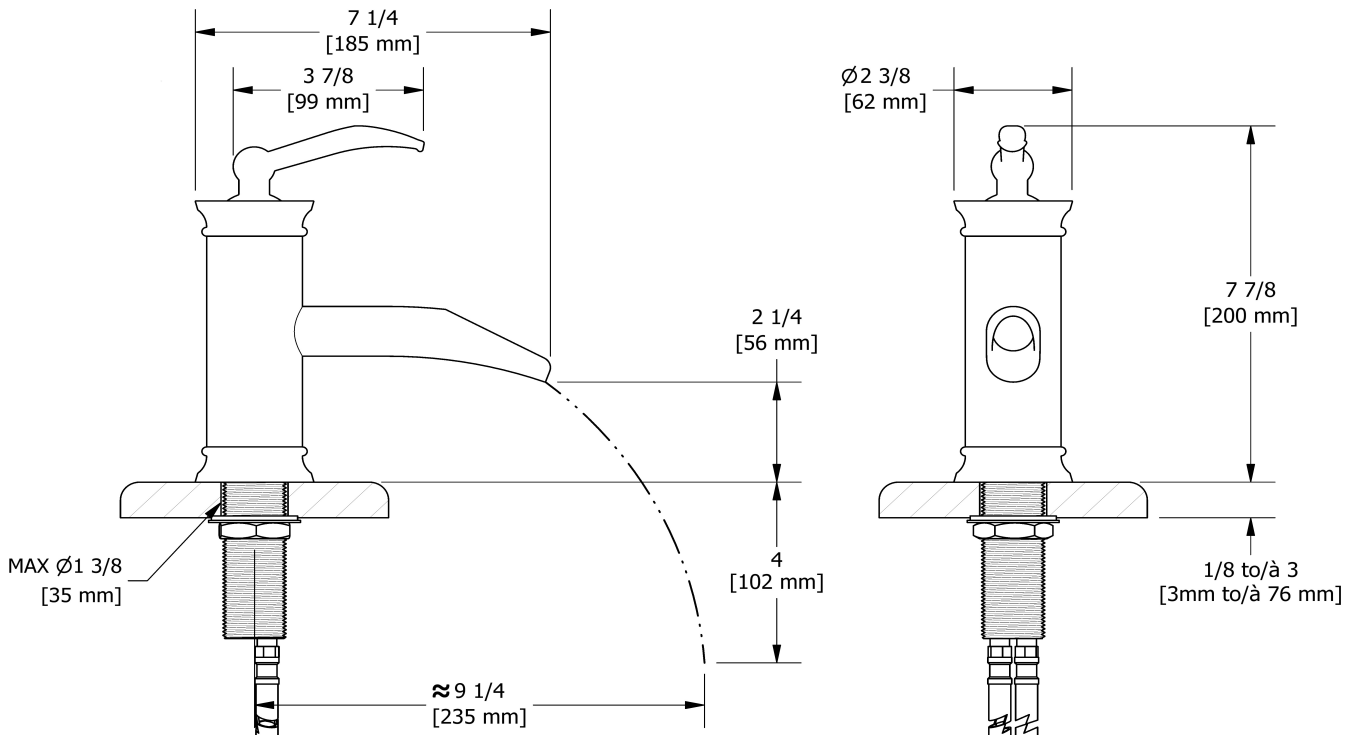

Single hole lavatory open spout faucet without drain
ASOP00

Specifications

Descriptions

- 3/8" speedway compression
- Ceramic cartridge
- No drain

Available colors

- C : Chrome
- BN : Brushed Nickel (PVD)
- PN : Polished Nickel (PVD)

Available flows

- 5.7 L/min, 1.5 gpm (US) 60psi *
- 3.7 L/min, 1 gpm (US) 60psi (**ASOP00-10**)

EPA certification applicable to the indicated model only

Certifications

- CSA B125.1
- NSF/ANSI standard 61 and 372
- ASME A112.18.1
- CMR248 Approval